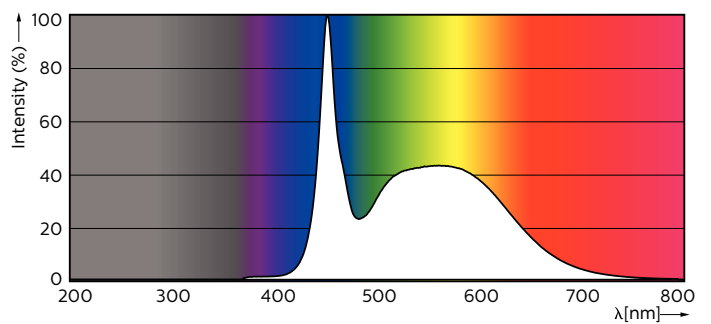

LEDtube 1200mm UO 16W 865 T8