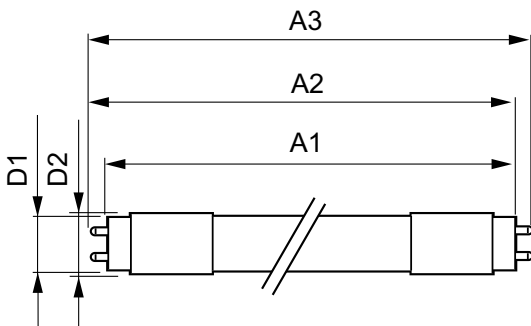

MASTER LEDtube EM/Mains T8

T-Storage (Min)	-40 °C
T-Case Maximum (Nom)	55 °C
Controls and Dimming	
Dimmable	No
Mechanical and Housing	
Product Length	1200 mm
Approval and Application	
Energy Efficiency Label (EEL)	A++
Energy Saving Product	Yes
Approval Marks	TUV CE marking RoHS compliance KEMA Keur certificate

Energy Consumption kWh/1000 h	16 kWh
Product Data	
Full product code	871869668740600
Order product name	MASTER LEDtube 1200mm UO 16W 865 T8
EAN/UPC - Product	8718696687406
Order code	929001298002
Numerator - Quantity Per Pack	1
Numerator - Packs per outer box	10
Material Nr. (12NC)	929001298002
Net Weight (Piece)	0.251 kg

Dimensional drawing

TLED 4ft 16W-36W 2500lm 160D 6500K G13ND

Product	D1	D2	A1	A2	A3
MASTER LEDtube 1200mm UO 16W 865 T8	25.78 mm	28 mm	1198.2 mm	1205.3 mm	1212.4 mm

Photometric data

LEDtube 1200mm UO 16W 865 T8