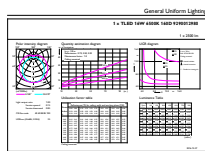

Photometric data

LEDtube 1200mm UO 16W 865 T8