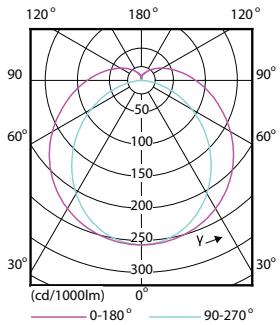

## Dimensional drawing

TLED 4ft 16W-36W 2500lm 160D 6500K G13ND

Product	D1	D2	A1	A2	A3
MASTER LEDtube 1200mm UO 16W 865 T8	25.78 mm	28 mm	1198.2 mm	1205.3 mm	1212.4 mm

## Photometric data

General Uniform Lighting  
1 x 16W 16W 4000K 160D 1200mm  
Page 11

LEDtube 1200mm UO 16W 865 T8

LEDtube 1200mm UO 16W 865 T8

## Photometric data

LEDtube 600mm 1200mm 1500mm UO T8