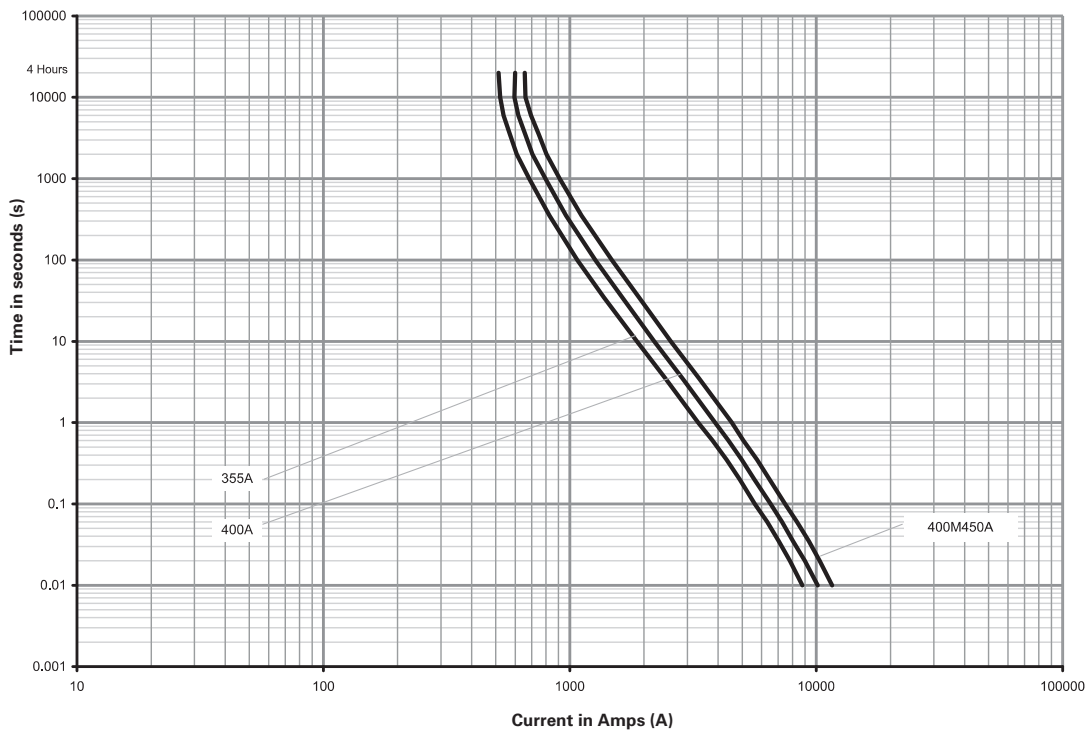

Red Spot centre bolted tags fuse links

TMF

Time current curve

TM

Catalogue numbers	Rated voltage	Rated current (Amps)	BS reference	Breaking capacity	Operating class	I^2t (A ² s) x 10 ³		Fixing centre (mm)	Pack quantity	Alternative fuse links	Compatible fuse holders
						Pre-arcing	Total at rated voltage				
TM355	660-690 V a.c./ 460 V d.c.	355	C1	80 kA	gG	500	2250	133/184	1	P11/660	RS400
TM400		400		80 kA	gG	640	3000			EF at 415 V a.c.	
TM400M450		400M450		80 kA	gM	800	3800				

Dimensions - mm