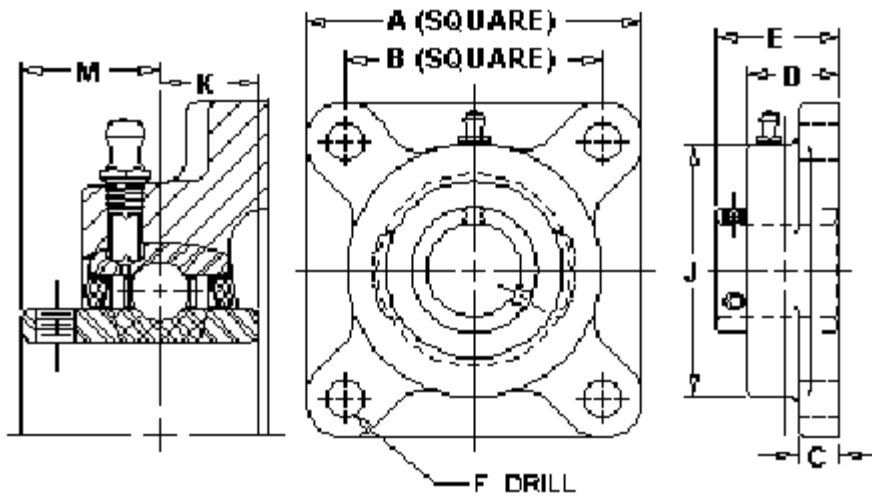

## SealMaster SF-31

SealMaster - Standard Duty - SF Series - 4 Bolt Flange - SetScrew Lock - Felt Seal

<b>Product Line:</b>	Gold Line
<b>Shaft Size (in):</b>	1 15/16
<b>Rolling Element:</b>	Ball
<b>Housing Type:</b>	Four Bolt Flange
<b>Locking Device:</b>	Set Screws
<b>Seal Type:</b>	Felt Seal
<b>Duty Series:</b>	Standard

*Images may not be an exact representation of the product*

Part No	Description	Shaft Size (in)	Insert No.	A	B	C
700456	SF-31	1 15/16	2-115	5 5/8	4 3/8	9/16
D	E	F	K	M		
1 9/16	2 5/32	19/32	3/4	1 9/32		