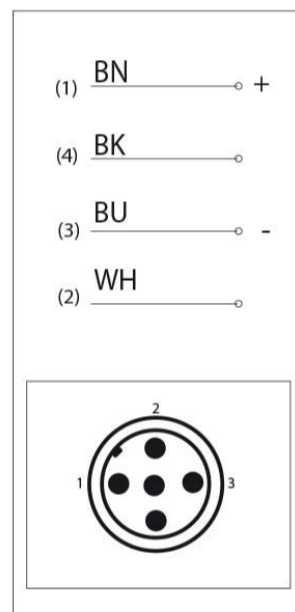

Cabled female straight connector M12

SAPRF-M12-2

[Download datasheet](#)

Product image

Protection degree: IP67

Poles N°: 4

Cable's length: 2m

Technical drawing

Grado di protezione: IP67

N° poli: 4

Protection degree: IP67

Poles N°: 4

Schema elettrico
/ Electrical connections

SAMEC SRL

VAT Id Nr.: IT05549590015
 Rea Torino Nr. 717144
 Share Capital € 150.000,00
 Foreign operator Nr. To 070366