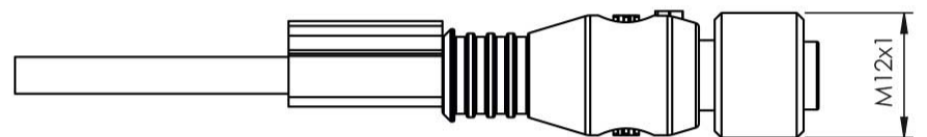

Cabled female straight connector M12

SAPRF-M12-2

[Download datasheet](#)

Product image

Protection degree: IP67

Poles N°: 4

Cable's length: 2m

Technical drawing

Grado di protezione: IP67

N° poli: 4

Protection degree: IP67

Poles N°: 4

Schema elettrico
/ Electrical connections

SAMEC SRL

VAT Id Nr.: IT05549590015
 Rea Torino Nr. 717144
 Share Capital € 150.000,00
 Foreign operator Nr. To 070366