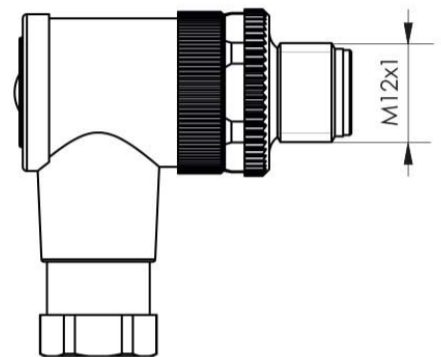

Steering 90° male connector M12

SACNM90-M12

[Download datasheet](#)

Product image

Technical drawing

**Schema elettrico
/ Electrical connections**

SAMEC SRL

VAT Id Nr.: IT05549590015
Rea Torino Nr. 717144
Share Capital € 150.000,00
Foreign operator Nr. To 070366