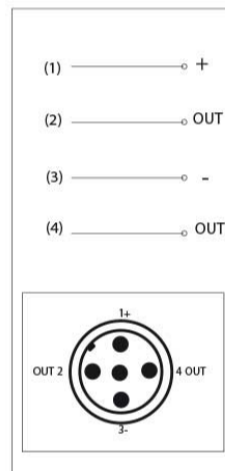

Steering 90° male connector M12

SACNM90-M12

[Download datasheet](#)

Product image

Technical drawing

**Schema elettrico
/ Electrical connections**

SAMEC SRL

VAT Id Nr.: IT05549590015
Rea Torino Nr. 717144
Share Capital € 150.000,00
Foreign operator Nr. To 070366