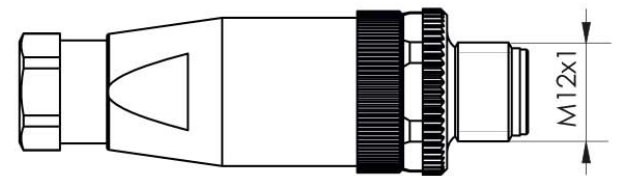

Steering straight male connector M12

SACNM-M12

[Download datasheet](#)

Product image

Technical drawing

4 poles

Schema elettrico / Electrical connections

SAMEC SRL