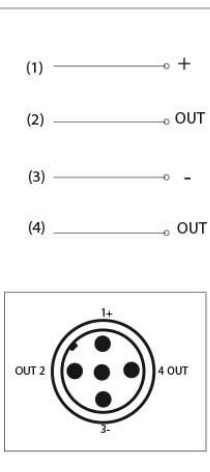

Steering straight male connector M12

SACNM-M12

[Download datasheet](#)

Product image

Technical drawing

4 poles

Schema elettrico / Electrical connections

SAMEC SRL