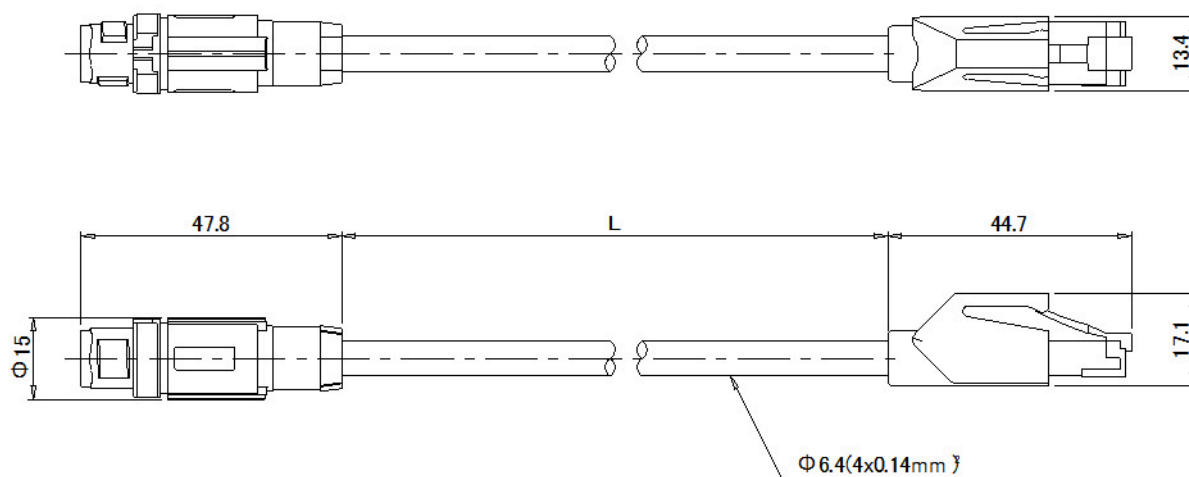

## OP-88087

Ethernet cable M12 4pin - RJ45 5m

## Specifications

Model	OP-88087
Type	Ethernet extension cable (RJ45)
Length	5 m <a href="#">16.40'</a>
Weight	Approx. 340 g

## Dimensions

\* Download CAD file or product manual for larger image/text and more detail.

### OP-88086/88087/88088

Models	L(mm)
OP-88086	2000
OP-88087	5000
OP-88088	10000