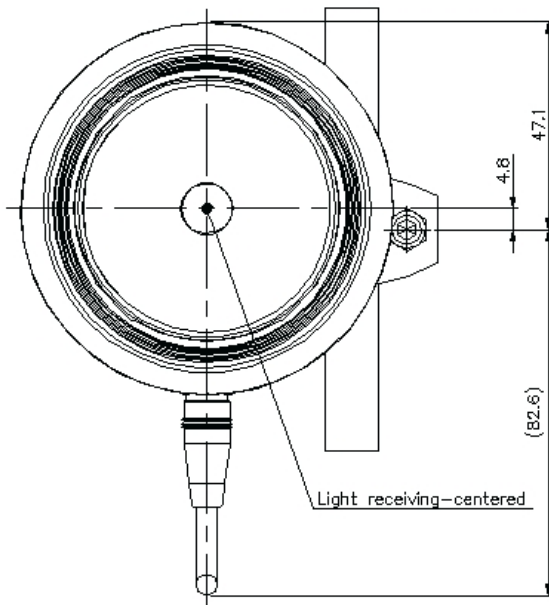

Dimensions

* Download CAD file or product manual for larger image/text and more detail.

IV2-G150MA/G300CA/G500CA
/G500MA/G600MA/GD05/OP-87910

A support pipe of $\phi 12$ is not included in OP-87910.