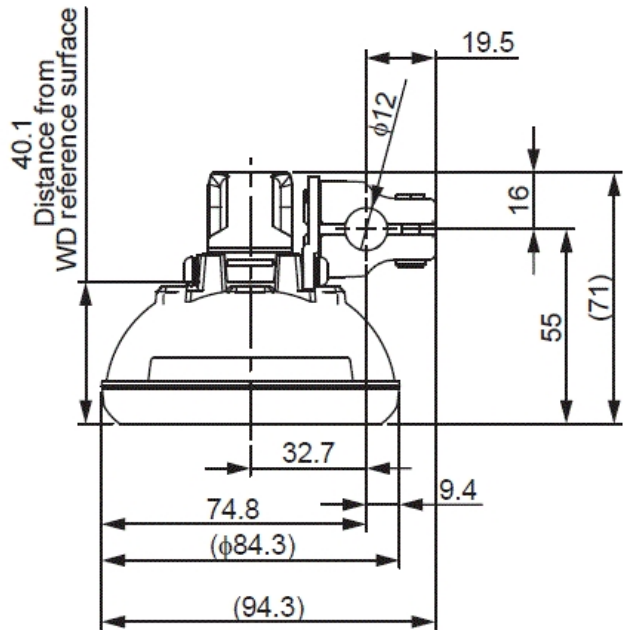

Light receiving-centered

A support pipe of 12 is not included in OP-87910.

IV-G_CAMERA_GD05_OP-87910_dimension_01.gif

• Dome attachment for IV-G series (IV-GD05)
with Adjustable bracket for IV-G series (OP-87910)

* Strut $\phi 12$ is not supplied
with the OP-87910

IV-G_CAMERA_GD10_OP-87910_dimension_01.gif

- Dome attachment for IV-G series (IV-GD10) with Adjustable bracket for IV-G series (OP-87910)

IV-G_CAMERA_OP-87910_dimension_01.gif

- With Adjustable bracket for IV-G series
(OP-87910)

* Strut $\phi 12$ is not supplied with the OP-87910

OP-87910_dimension_01.gif

OP-87910

Material: A5052
t=3.0

Bracket
Material: Die-cast zinc

A support pipe of $\varnothing 12$ is not included in OP-87910.

- Dome attachment for IV-HG series (IV-GD05)
with Adjustable bracket for IV-HG series (OP-87910)

* Strut $\phi 12$ is not supplied
with the OP-87910

iv-g_hg_camera_gd10_op87910_dimension_01.gif

- Dome attachment for IV-HG series (IV-GD10) with Adjustable bracket for IV-HG series (OP-87910)