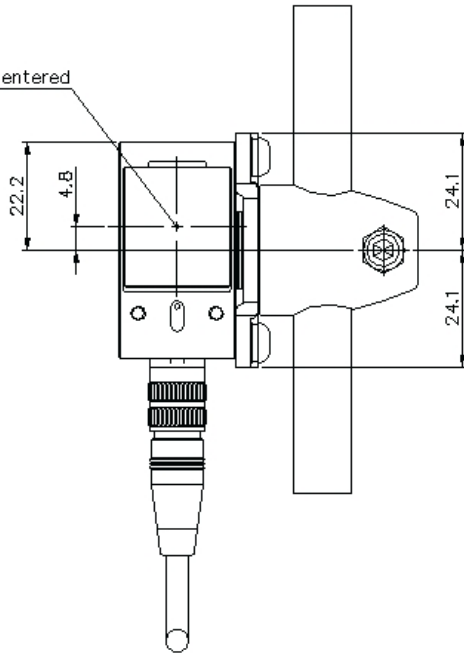

OP-87910

Adjustable bracket

**SPECIFICATIONS**

Model	OP-87910
Type	Adjustable bracket
Weight	Approx. 75 g

Dimensions

* Download CAD file or product manual for larger image/text and more detail.

IV2-G150MA/G300CA/G500CA
/G500MA/G600MA/GD05/OP-87910

Light receiving-centered

A support pipe of 12 is not included in OP-87910.

IV-G_CAMERA_GD05_OP-87910_dimension_01.gif

• Dome attachment for IV-G series (IV-GD05)
with Adjustable bracket for IV-G series (OP-87910)

* Strut $\phi 12$ is not supplied
with the OP-87910

IV-G_CAMERA_GD10_OP-87910_dimension_01.gif

- Dome attachment for IV-G series (IV-GD10) with Adjustable bracket for IV-G series (OP-87910)

IV-G_CAMERA_OP-87910_dimension_01.gif

- With Adjustable bracket for IV-G series
(OP-87910)

* Strut $\phi 12$ is not supplied with the OP-87910

OP-87910_dimension_01.gif

OP-87910

Material: A5052
t=3.0

Bracket
Material: Die-cast zinc

A support pipe of $\varnothing 12$ is not included in OP-87910.