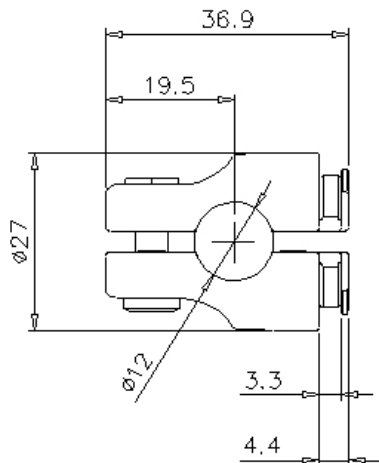

* Strut $\phi 12$ is not supplied
with the OP-87910

IV-G_CAMERA_GD10_OP-87910_dimension_01.gif

- Dome attachment for IV-G series (IV-GD10) with Adjustable bracket for IV-G series (OP-87910)

IV-G_CAMERA_OP-87910_dimension_01.gif

- With Adjustable bracket for IV-G series
(OP-87910)

* Strut $\phi 12$ is not supplied with the OP-87910

OP-87910_dimension_01.gif

OP-87910

Material: A5052
t=3.0

Bracket
Material: Die-cast zinc

A support pipe of $\varnothing 12$ is not included in OP-87910.

- Dome attachment for IV-HG series (IV-GD05)
with Adjustable bracket for IV-HG series (OP-87910)

* Strut $\phi 12$ is not supplied
with the OP-87910

iv-g_hg_camera_gd10_op87910_dimension_01.gif

- Dome attachment for IV-HG series (IV-GD10) with Adjustable bracket for IV-HG series (OP-87910)