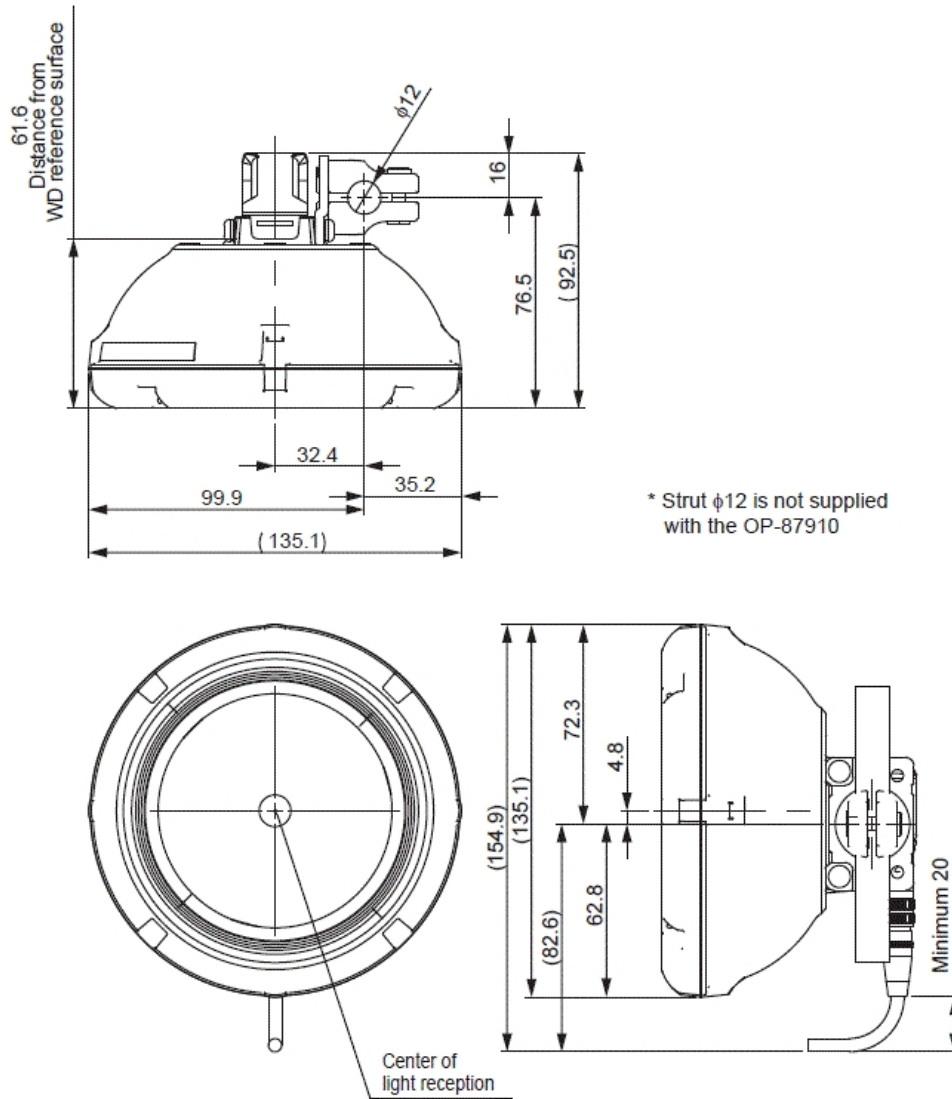

* Strut $\phi 12$ is not supplied
with the OP-87910

IV-G_CAMERA_GD10_OP-87910_dimension_01.gif

- Dome attachment for IV-G series (IV-GD10) with Adjustable bracket for IV-G series (OP-87910)

IV-G_CAMERA_OP-87910_dimension_01.gif

- With Adjustable bracket for IV-G series
(OP-87910)

* Strut $\phi 12$ is not supplied with the OP-87910

OP-87910_dimension_01.gif

OP-87910

Material: A5052
t=3.0

Bracket
Material: Die-cast zinc

A support pipe of $\varnothing 12$ is not included in OP-87910.

- Dome attachment for IV-HG series (IV-GD05)
with Adjustable bracket for IV-HG series (OP-87910)

* Strut $\phi 12$ is not supplied
with the OP-87910

iv-g_hg_camera_gd10_op87910_dimension_01.gif

- Dome attachment for IV-HG series (IV-GD10) with Adjustable bracket for IV-HG series (OP-87910)

iv-g_hg_camera_op87910_dimension_01.gif

IV-G150MA/G300CA/G500CA/G500MA
 /G600MA/HG150MA/HG300CA/HG500CA
 /HG500MA/HG600MA/OP-87910

Light receiving-centered

A support pipe of $\phi 12$ is not included in OP-87910.