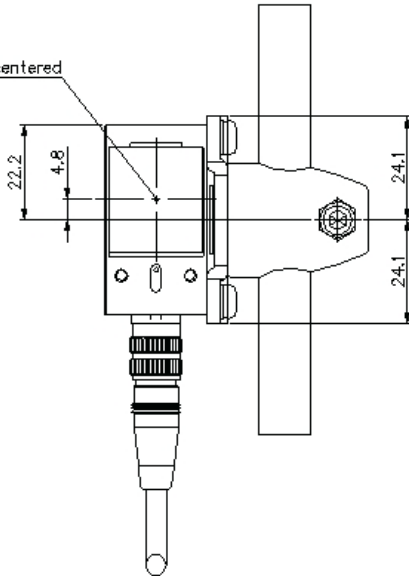

* Strut $\phi 12$ is not supplied
with the OP-87910

IV-G_CAMERA_GD10_OP-87910_dimension_01.gif

- Dome attachment for IV-G series (IV-GD10) with Adjustable bracket for IV-G series (OP-87910)

IV-G_CAMERA_OP-87910_dimension_01.gif

- With Adjustable bracket for IV-G series
(OP-87910)

* Strut $\phi 12$ is not supplied with the OP-87910

OP-87910_dimension_01.gif

OP-87910

Material: A5052
t=3.0

Bracket
Material: Die-cast zinc

A support pipe of $\varnothing 12$ is not included in OP-87910.

- Dome attachment for IV-HG series (IV-GD05)
with Adjustable bracket for IV-HG series (OP-87910)

* Strut $\phi 12$ is not supplied
with the OP-87910

iv-g_hg_camera_gd10_op87910_dimension_01.gif

- Dome attachment for IV-HG series (IV-GD10) with Adjustable bracket for IV-HG series (OP-87910)

iv-g_hg_camera_op87910_dimension_01.gif

IV-G150MA/G300CA/G500CA/G500MA
 /G600MA/HG150MA/HG300CA/HG500CA
 /HG500MA/HG600MA/OP-87910

Light receiving-centered

A support pipe of $\phi 12$ is not included in OP-87910.