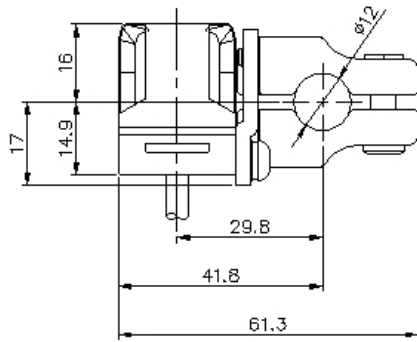

OP-87910

Adjustable bracket

**SPECIFICATIONS**

Model	OP-87910
Type	Adjustable bracket
Weight	Approx. 75 g

Dimensions

* Download CAD file or product manual for larger image/text and more detail.

IV2-G150MA/G300CA/G500CA
/G500MA/G600MA/GD05/OP-87910

A support pipe of $\phi 12$ is not included in OP-87910.

IV2-G150MA/G300CA/G500CA/G500MA/G600MA/GD10/OP-87910

A support pipe of $\varnothing 12$ is not included in DP-87910.

IV2-G150MA/G300CA/G500CA
/G500MA/G600MA/OP-87910

Light receiving-centered

A support pipe of 12 is not included in OP-87910.

IV-G_CAMERA_GD05_OP-87910_dimension_01.gif

• Dome attachment for IV-G series (IV-GD05)
with Adjustable bracket for IV-G series (OP-87910)

- With Adjustable bracket for IV-G series
(OP-87910)

* Strut $\phi 12$ is not supplied with the OP-87910

OP-87910_dimension_01.gif

OP-87910

Material: A5052
t=3.0

Bracket
Material: Die-cast zinc

A support pipe of $\varnothing 12$ is not included in OP-87910.