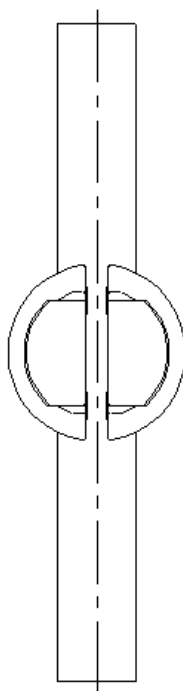

OP-87910

Adjustable bracket

**SPECIFICATIONS**

Model	OP-87910
Type	Adjustable bracket
Weight	Approx. 75 g

Dimensions

* Download CAD file or product manual for larger image/text and more detail.

IV2-G150MA/G300CA/G500CA
/G500MA/G600MA/GD05/OP-87910

A support pipe of $\phi 12$ is not included in OP-87910.

IV2-G150MA/G300CA/G500CA/G500MA/G600MA/GD10/OP-87910

A support pipe of $\varnothing 12$ is not included in DP-87910.

IV2-G150MA/G300CA/G500CA
/G500MA/G600MA/OP-87910

* Strut $\phi 12$ is not supplied
with the OP-87910

IV-G_CAMERA_GD10_OP-87910_dimension_01.gif

- Dome attachment for IV-G series (IV-GD10) with Adjustable bracket for IV-G series (OP-87910)

IV-G_CAMERA_OP-87910_dimension_01.gif

- With Adjustable bracket for IV-G series
(OP-87910)

* Strut $\phi 12$ is not supplied with the OP-87910

OP-87910_dimension_01.gif

OP-87910

Material: A5052
t=3.0

Bracket
Material: Die-cast zinc

A support pipe of $\varnothing 12$ is not included in OP-87910.