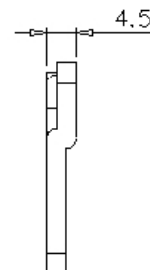

- With Adjustable bracket for IV-G series
(OP-87910)

* Strut $\phi 12$ is not supplied with the OP-87910

OP-87910_dimension_01.gif

OP-87910

Material: A5052
t=3.0

Bracket
Material: Die-cast zinc

A support pipe of $\varnothing 12$ is not included in OP-87910.

- Dome attachment for IV-HG series (IV-GD05)
with Adjustable bracket for IV-HG series (OP-87910)

* Strut $\phi 12$ is not supplied
with the OP-87910

iv-g_hg_camera_gd10_op87910_dimension_01.gif

- Dome attachment for IV-HG series (IV-GD10) with Adjustable bracket for IV-HG series (OP-87910)