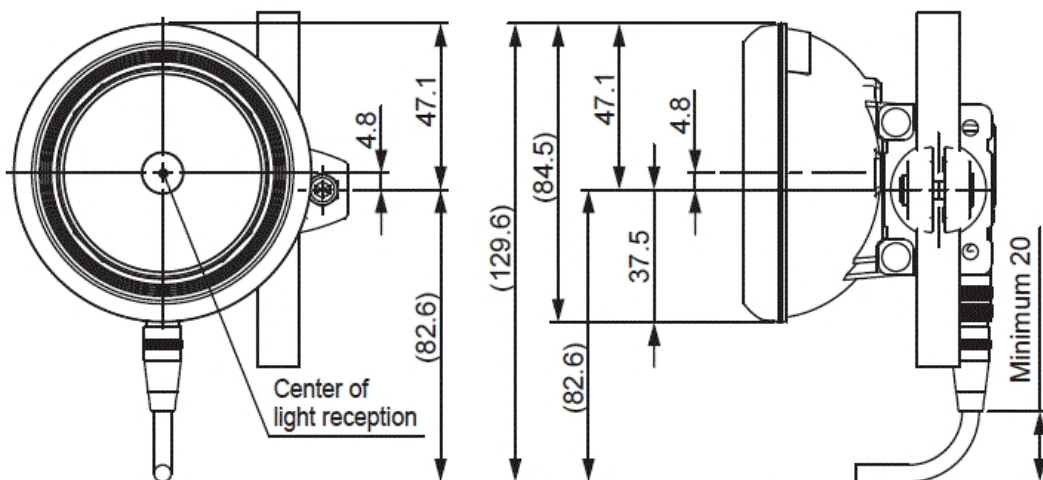

OP-87910

Adjustable bracket

**SPECIFICATIONS**

Model	OP-87910
Type	Adjustable bracket
Weight	Approx. 75 g

Dimensions

* Download CAD file or product manual for larger image/text and more detail.

IV2-G150MA/G300CA/G500CA
/G500MA/G600MA/GD05/OP-87910

Light receiving-centered

A support pipe of 12 is not included in OP-87910.

IV-G_CAMERA_GD05_OP-87910_dimension_01.gif

• Dome attachment for IV-G series (IV-GD05)
with Adjustable bracket for IV-G series (OP-87910)

* Strut $\phi 12$ is not supplied
with the OP-87910

IV-G_CAMERA_GD10_OP-87910_dimension_01.gif

- Dome attachment for IV-G series (IV-GD10) with Adjustable bracket for IV-G series (OP-87910)

IV-G_CAMERA_OP-87910_dimension_01.gif

- With Adjustable bracket for IV-G series
(OP-87910)

* Strut $\phi 12$ is not supplied with the OP-87910

OP-87910_dimension_01.gif

OP-87910

Material: A5052
t=3.0

Bracket
Material: Die-cast zinc

A support pipe of $\varnothing 12$ is not included in OP-87910.