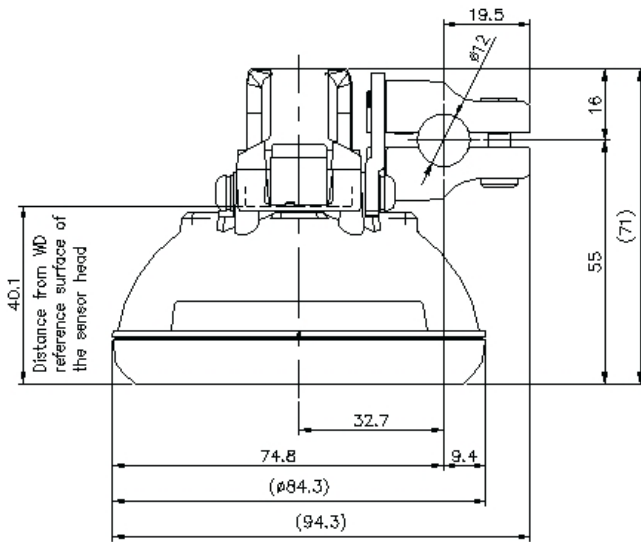

OP-87910

Adjustable bracket

**SPECIFICATIONS**

Model	OP-87910
Type	Adjustable bracket
Weight	Approx. 75 g

Dimensions

* Download CAD file or product manual for larger image/text and more detail.

IV2-G150MA/G300CA/G500CA
/G500MA/G600MA/GD05/OP-87910

A support pipe of $\phi 12$ is not included in OP-87910.

IV2-G150MA/G300CA/G500CA/G500MA/G600MA/GD10/OP-87910

A support pipe of $\varnothing 12$ is not included in DP-87910.

IV2-G150MA/G300CA/G500CA
/G500MA/G600MA/OP-87910

Light receiving-centered

A support pipe of 12 is not included in OP-87910.

IV-G_CAMERA_GD05_OP-87910_dimension_01.gif

• Dome attachment for IV-G series (IV-GD05)
with Adjustable bracket for IV-G series (OP-87910)

- With Adjustable bracket for IV-G series
(OP-87910)

* Strut $\phi 12$ is not supplied with the OP-87910

OP-87910_dimension_01.gif

OP-87910

Material: A5052
t=3.0

Bracket
Material: Die-cast zinc

A support pipe of $\varnothing 12$ is not included in OP-87910.