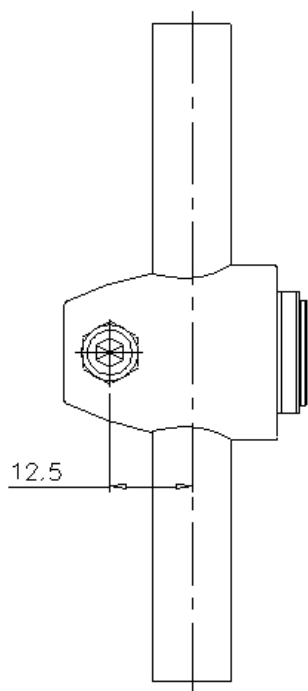

OP-87910

Adjustable bracket

**SPECIFICATIONS**

Model	OP-87910
Type	Adjustable bracket
Weight	Approx. 75 g

Dimensions

* Download CAD file or product manual for larger image/text and more detail.

IV2-G150MA/G300CA/G500CA
/G500MA/G600MA/GD05/OP-87910

* Strut $\phi 12$ is not supplied
with the OP-87910

IV-G_CAMERA_GD10_OP-87910_dimension_01.gif

- Dome attachment for IV-G series (IV-GD10) with Adjustable bracket for IV-G series (OP-87910)

IV-G_CAMERA_OP-87910_dimension_01.gif

- With Adjustable bracket for IV-G series
(OP-87910)

* Strut $\phi 12$ is not supplied with the OP-87910

OP-87910_dimension_01.gif

OP-87910

Material: A5052
t=3.0

Bracket
Material: Die-cast zinc

A support pipe of $\varnothing 12$ is not included in OP-87910.

- Dome attachment for IV-HG series (IV-GD05)
with Adjustable bracket for IV-HG series (OP-87910)

* Strut $\phi 12$ is not supplied
with the OP-87910

iv-g_hg_camera_gd10_op87910_dimension_01.gif

- Dome attachment for IV-HG series (IV-GD10) with Adjustable bracket for IV-HG series (OP-87910)