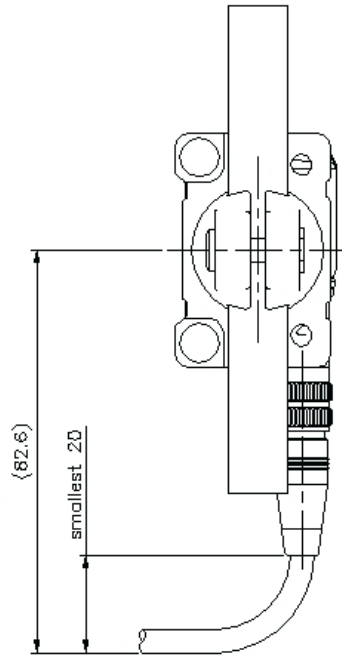

OP-87910

Adjustable bracket

**SPECIFICATIONS**

Model	OP-87910
Type	Adjustable bracket
Weight	Approx. 75 g

Dimensions

* Download CAD file or product manual for larger image/text and more detail.

IV2-G150MA/G300CA/G500CA
/G500MA/G600MA/GD05/OP-87910

A support pipe of $\phi 12$ is not included in OP-87910.

IV2-G150MA/G300CA/G500CA/G500MA/G600MA/GD10/OP-87910

A support pipe of $\varnothing 12$ is not included in DP-87910.

IV2-G150MA/G300CA/G500CA
/G500MA/G600MA/OP-87910

Light receiving-centered

A support pipe of 12 is not included in OP-87910.

IV-G_CAMERA_GD05_OP-87910_dimension_01.gif

• Dome attachment for IV-G series (IV-GD05)
with Adjustable bracket for IV-G series (OP-87910)

- With Adjustable bracket for IV-G series
(OP-87910)

* Strut $\phi 12$ is not supplied with the OP-87910

OP-87910_dimension_01.gif

OP-87910

Material: A5052
t=3.0

Bracket
Material: Die-cast zinc

A support pipe of $\varnothing 12$ is not included in OP-87910.