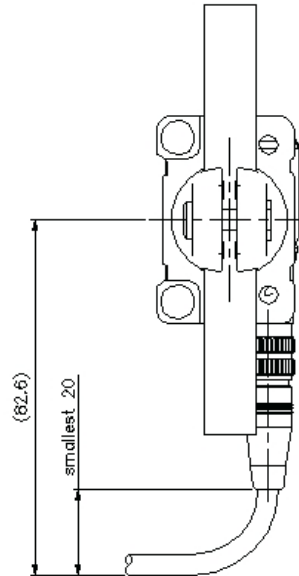

* Strut $\phi 12$ is not supplied
with the OP-87910

IV-G_CAMERA_GD10_OP-87910_dimension_01.gif

- Dome attachment for IV-G series (IV-GD10) with Adjustable bracket for IV-G series (OP-87910)

IV-G_CAMERA_OP-87910_dimension_01.gif

- With Adjustable bracket for IV-G series
(OP-87910)

* Strut $\phi 12$ is not supplied with the OP-87910

OP-87910_dimension_01.gif

OP-87910

Material: A5052
t=3.0

Bracket
Material: Die-cast zinc

A support pipe of $\varnothing 12$ is not included in OP-87910.

- Dome attachment for IV-HG series (IV-GD05)
with Adjustable bracket for IV-HG series (OP-87910)

* Strut $\phi 12$ is not supplied
with the OP-87910

iv-g_hg_camera_gd10_op87910_dimension_01.gif

- Dome attachment for IV-HG series (IV-GD10) with Adjustable bracket for IV-HG series (OP-87910)

iv-g_hg_camera_op87910_dimension_01.gif

IV-G150MA/G300CA/G500CA/G500MA
 /G600MA/HG150MA/HG300CA/HG500CA
 /HG500MA/HG600MA/OP-87910

Light receiving-centered

A support pipe of $\phi 12$ is not included in OP-87910.