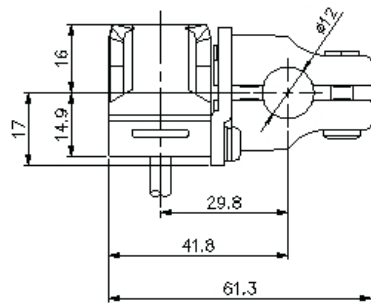

- With Adjustable bracket for IV-G series
(OP-87910)

* Strut $\phi 12$ is not supplied with the OP-87910

OP-87910_dimension_01.gif

OP-87910

Material: A5052
t=3.0

Bracket
Material: Die-cast zinc

A support pipe of $\varnothing 12$ is not included in OP-87910.

- Dome attachment for IV-HG series (IV-GD05)
with Adjustable bracket for IV-HG series (OP-87910)

* Strut $\phi 12$ is not supplied
with the OP-87910

iv-g_hg_camera_gd10_op87910_dimension_01.gif

- Dome attachment for IV-HG series (IV-GD10) with Adjustable bracket for IV-HG series (OP-87910)

iv-g_hg_camera_op87910_dimension_01.gif

IV-G150MA/G300CA/G500CA/G500MA
 /G600MA/HG150MA/HG300CA/HG500CA
 /HG500MA/HG600MA/OP-87910

Light receiving-centered

A support pipe of $\phi 12$ is not included in OP-87910.