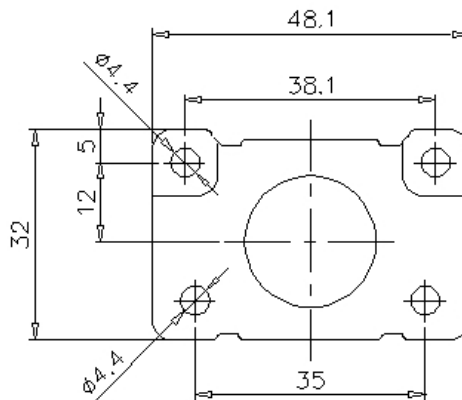

* Strut $\phi 12$ is not supplied
with the OP-87910

IV-G_CAMERA_GD10_OP-87910_dimension_01.gif

- Dome attachment for IV-G series (IV-GD10) with Adjustable bracket for IV-G series (OP-87910)

IV-G_CAMERA_OP-87910_dimension_01.gif

- With Adjustable bracket for IV-G series
(OP-87910)

* Strut $\phi 12$ is not supplied with the OP-87910

OP-87910_dimension_01.gif

OP-87910

Material: A5052
t=3.0

Bracket
Material: Die-cast zinc

A support pipe of $\varnothing 12$ is not included in OP-87910.

- Dome attachment for IV-HG series (IV-GD05)
with Adjustable bracket for IV-HG series (OP-87910)

* Strut $\phi 12$ is not supplied
with the OP-87910

iv-g_hg_camera_gd10_op87910_dimension_01.gif

- Dome attachment for IV-HG series (IV-GD10) with Adjustable bracket for IV-HG series (OP-87910)