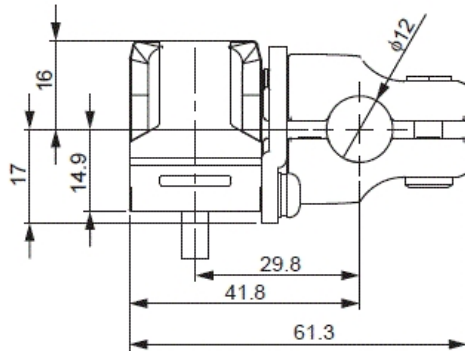

OP-87910

Adjustable bracket

**SPECIFICATIONS**

Model	OP-87910
Type	Adjustable bracket
Weight	Approx. 75 g

Dimensions

* Download CAD file or product manual for larger image/text and more detail.

IV2-G150MA/G300CA/G500CA
/G500MA/G600MA/GD05/OP-87910

Light receiving-centered

A support pipe of 12 is not included in OP-87910.

IV-G_CAMERA_GD05_OP-87910_dimension_01.gif

• Dome attachment for IV-G series (IV-GD05)
with Adjustable bracket for IV-G series (OP-87910)

* Strut $\phi 12$ is not supplied
with the OP-87910

IV-G_CAMERA_GD10_OP-87910_dimension_01.gif

- Dome attachment for IV-G series (IV-GD10) with Adjustable bracket for IV-G series (OP-87910)

IV-G_CAMERA_OP-87910_dimension_01.gif

- With Adjustable bracket for IV-G series
(OP-87910)

* Strut $\phi 12$ is not supplied with the OP-87910

OP-87910_dimension_01.gif

OP-87910

Material: A5052
t=3.0

Bracket
Material: Die-cast zinc

A support pipe of $\varnothing 12$ is not included in OP-87910.