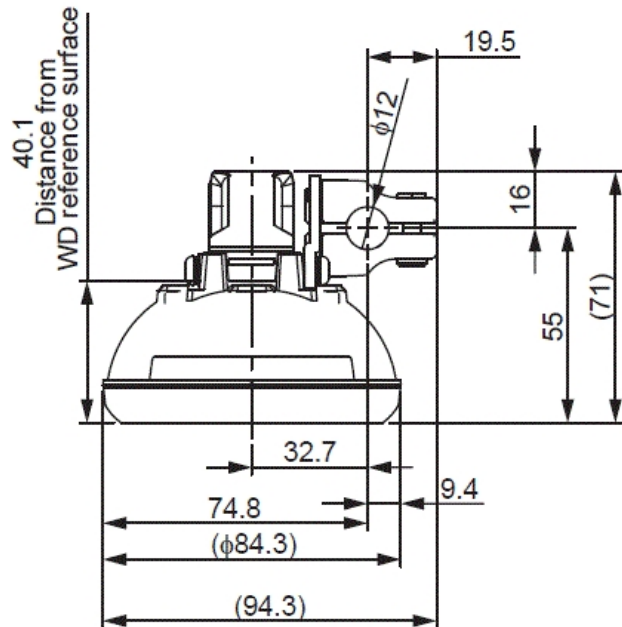

OP-87910

Adjustable bracket

**SPECIFICATIONS**

Model	OP-87910
Type	Adjustable bracket
Weight	Approx. 75 g

Dimensions

* Download CAD file or product manual for larger image/text and more detail.

IV2-G150MA/G300CA/G500CA
/G500MA/G600MA/GD05/OP-87910

A support pipe of $\phi 12$ is not included in OP-87910.

IV2-G150MA/G300CA/G500CA/G500MA/G600MA/GD10/OP-87910

A support pipe of $\varnothing 12$ is not included in DP-87910.

IV2-G150MA/G300CA/G500CA
/G500MA/G600MA/OP-87910

Light receiving-centered

A support pipe of 12 is not included in OP-87910.

IV-G_CAMERA_GD05_OP-87910_dimension_01.gif

• Dome attachment for IV-G series (IV-GD05)
with Adjustable bracket for IV-G series (OP-87910)

- With Adjustable bracket for IV-G series
(OP-87910)

* Strut $\phi 12$ is not supplied with the OP-87910

OP-87910_dimension_01.gif

OP-87910

Material: A5052
t=3.0

Bracket
Material: Die-cast zinc

A support pipe of $\varnothing 12$ is not included in OP-87910.