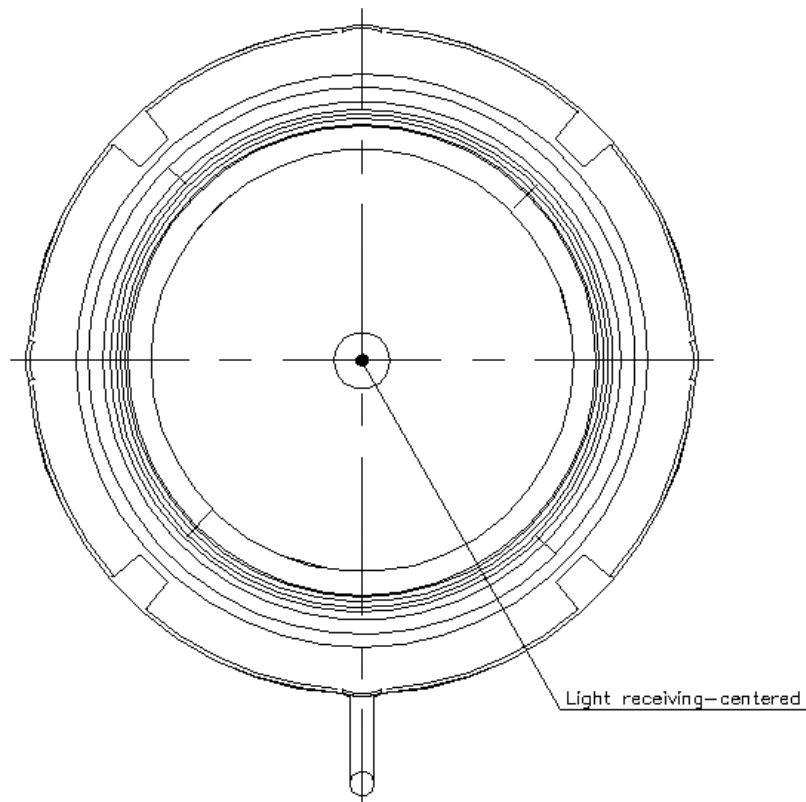

IV2-G150MA/G300CA/G500CA/G500MA/G600MA/GD10/OP-87910