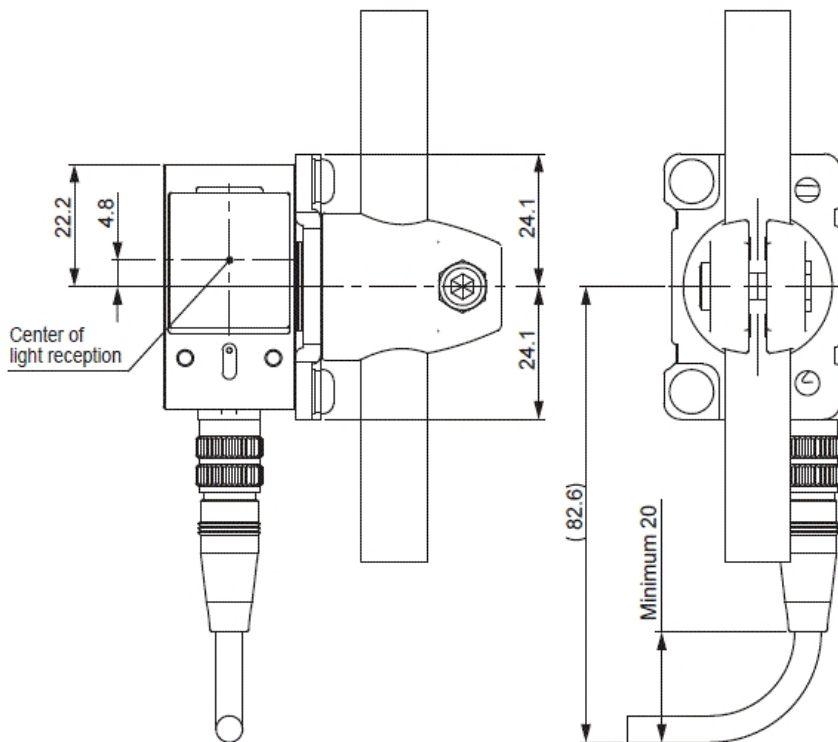

Light receiving-centered

A support pipe of 12 is not included in OP-87910.

IV-G_CAMERA_GD05_OP-87910_dimension_01.gif

• Dome attachment for IV-G series (IV-GD05)
with Adjustable bracket for IV-G series (OP-87910)

* Strut $\phi 12$ is not supplied
with the OP-87910

IV-G_CAMERA_GD10_OP-87910_dimension_01.gif

- Dome attachment for IV-G series (IV-GD10) with Adjustable bracket for IV-G series (OP-87910)

IV-G_CAMERA_OP-87910_dimension_01.gif

- With Adjustable bracket for IV-G series
(OP-87910)

* Strut $\phi 12$ is not supplied with the OP-87910

OP-87910_dimension_01.gif

OP-87910

Material: A5052
t=3.0

Bracket
Material: Die-cast zinc

A support pipe of $\varnothing 12$ is not included in OP-87910.

- Dome attachment for IV-HG series (IV-GD05)
with Adjustable bracket for IV-HG series (OP-87910)

* Strut $\phi 12$ is not supplied
with the OP-87910

iv-g_hg_camera_gd10_op87910_dimension_01.gif

- Dome attachment for IV-HG series (IV-GD10) with Adjustable bracket for IV-HG series (OP-87910)