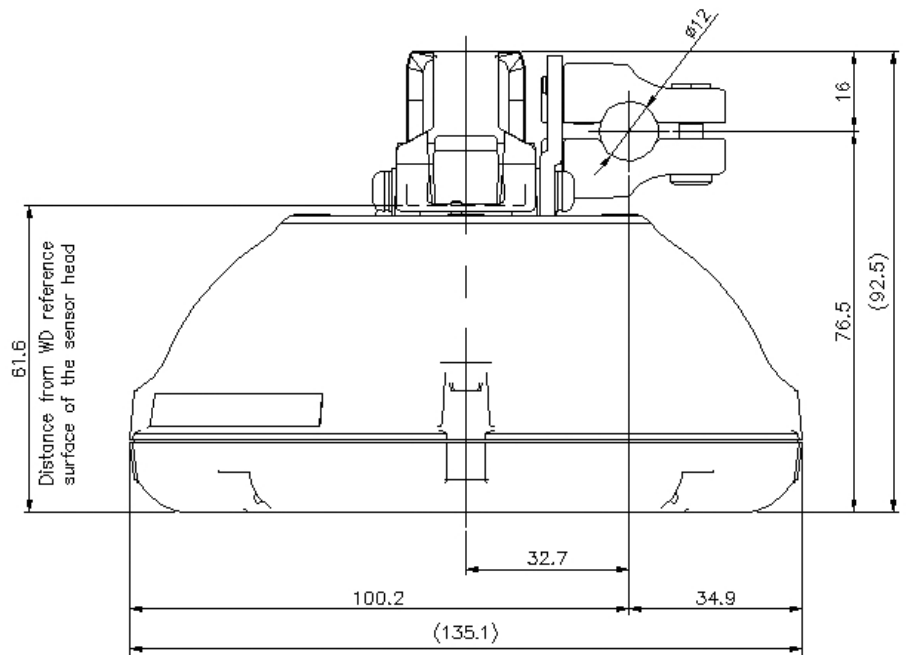

IV2-G150MA/G300CA/G500CA/G500MA/G600MA/GD10/OP-87910