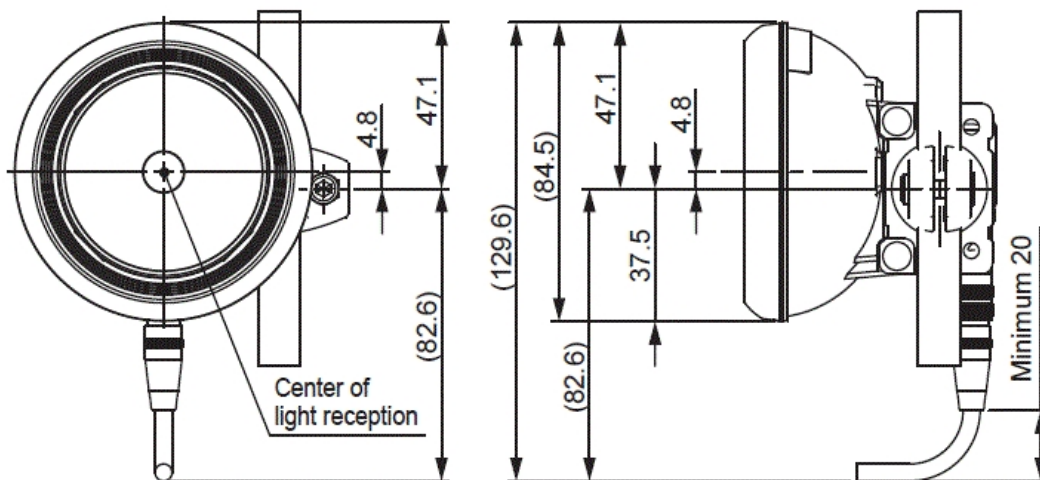

Light receiving-centered

A support pipe of 12 is not included in OP-87910.

IV-G_CAMERA_GD05_OP-87910_dimension_01.gif

• Dome attachment for IV-G series (IV-GD05)
with Adjustable bracket for IV-G series (OP-87910)

* Strut $\phi 12$ is not supplied
with the OP-87910

IV-G_CAMERA_GD10_OP-87910_dimension_01.gif

- Dome attachment for IV-G series (IV-GD10) with Adjustable bracket for IV-G series (OP-87910)

IV-G_CAMERA_OP-87910_dimension_01.gif

- With Adjustable bracket for IV-G series
(OP-87910)

* Strut $\phi 12$ is not supplied with the OP-87910

OP-87910_dimension_01.gif

OP-87910

Material: A5052
t=3.0

Bracket
Material: Die-cast zinc

A support pipe of $\varnothing 12$ is not included in OP-87910.

- Dome attachment for IV-HG series (IV-GD05)
with Adjustable bracket for IV-HG series (OP-87910)

* Strut $\phi 12$ is not supplied
with the OP-87910

iv-g_hg_camera_gd10_op87910_dimension_01.gif

- Dome attachment for IV-HG series (IV-GD10) with Adjustable bracket for IV-HG series (OP-87910)