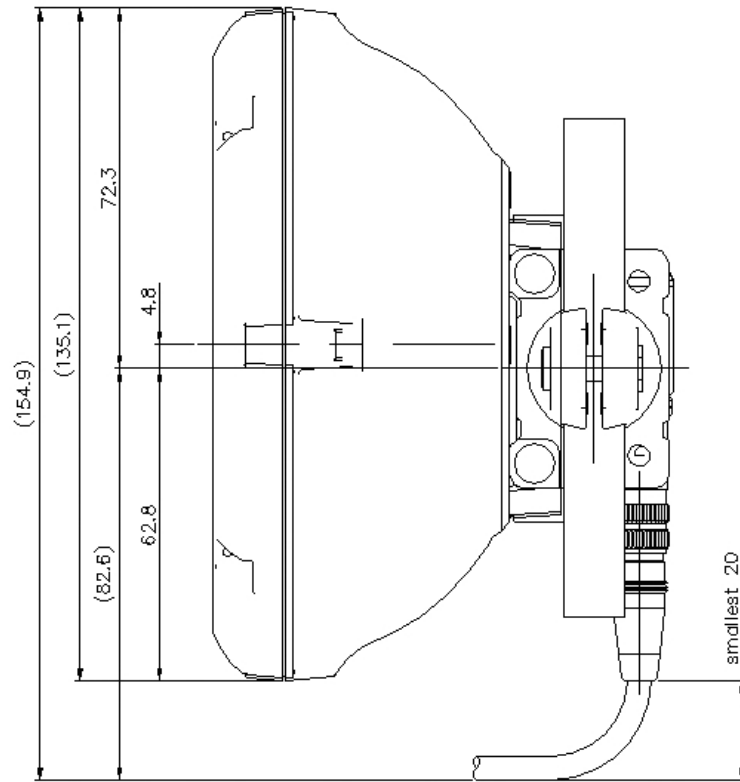

A support pipe of $\varnothing 12$ is not included in DP-87910.