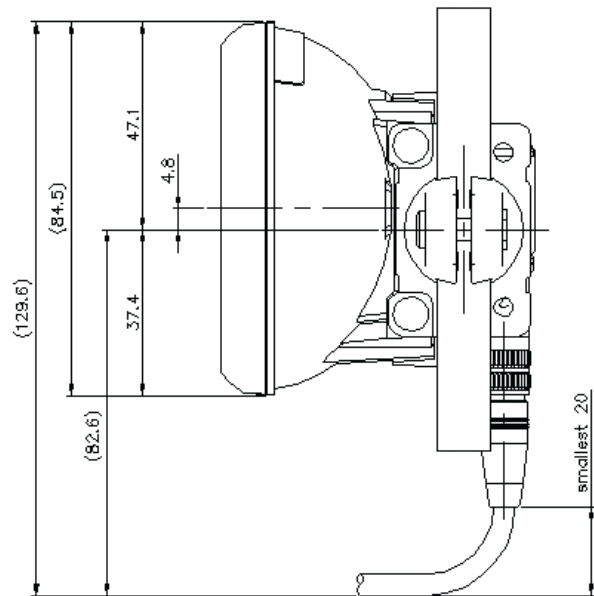

Dimensions

* Download CAD file or product manual for larger image/text and more detail.

IV2-G150MA/G300CA/G500CA
/G500MA/G600MA/GD05/OP-87910

A support pipe of $\phi 12$ is not included in OP-87910.