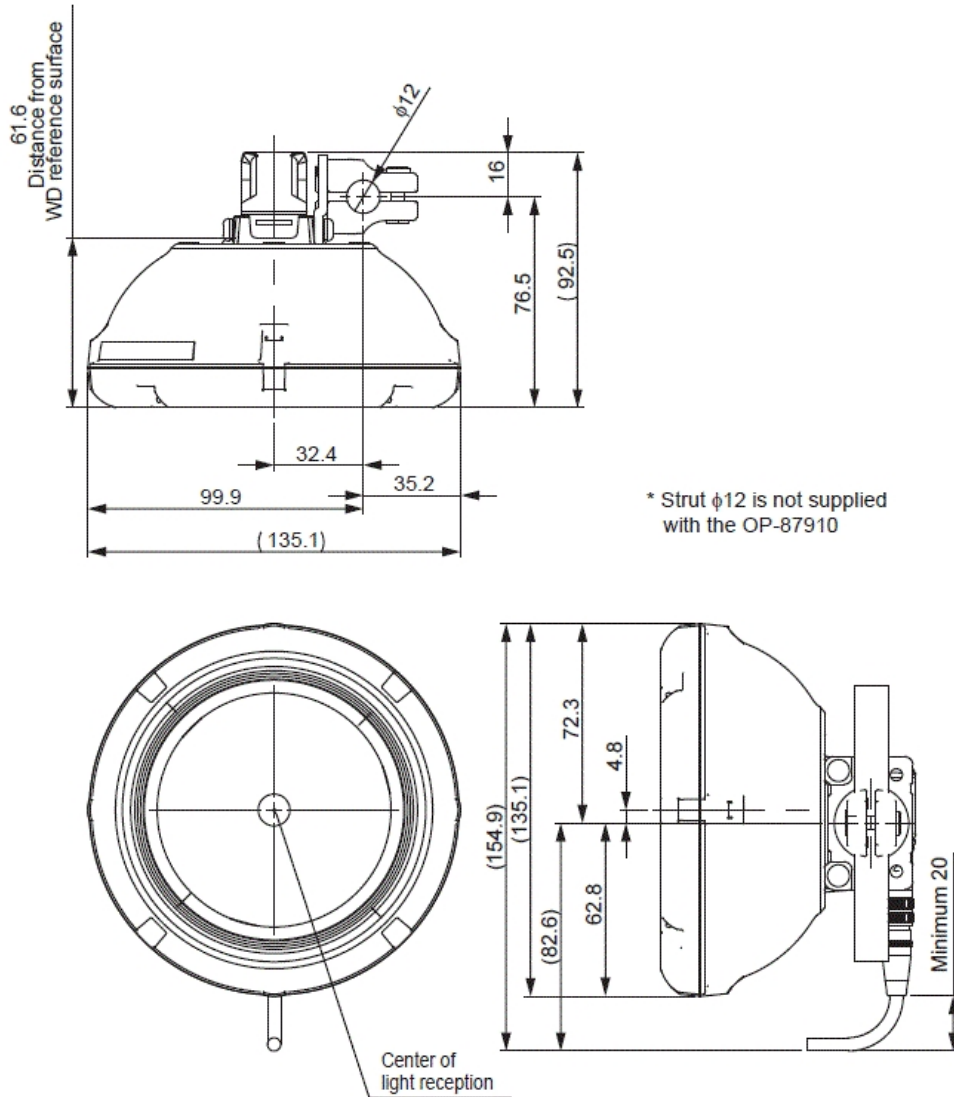

OP-87910

Adjustable bracket

**SPECIFICATIONS**

Model	OP-87910
Type	Adjustable bracket
Weight	Approx. 75 g

Dimensions

* Download CAD file or product manual for larger image/text and more detail.

IV2-G150MA/G300CA/G500CA
/G500MA/G600MA/GD05/OP-87910

Light receiving-centered

A support pipe of 12 is not included in OP-87910.

IV-G_CAMERA_GD05_OP-87910_dimension_01.gif

• Dome attachment for IV-G series (IV-GD05)
with Adjustable bracket for IV-G series (OP-87910)

* Strut $\phi 12$ is not supplied
with the OP-87910

IV-G_CAMERA_GD10_OP-87910_dimension_01.gif

- Dome attachment for IV-G series (IV-GD10) with Adjustable bracket for IV-G series (OP-87910)

IV-G_CAMERA_OP-87910_dimension_01.gif

- With Adjustable bracket for IV-G series
(OP-87910)

* Strut $\phi 12$ is not supplied with the OP-87910

OP-87910_dimension_01.gif

OP-87910

Material: A5052
t=3.0

Bracket
Material: Die-cast zinc

A support pipe of $\varnothing 12$ is not included in OP-87910.