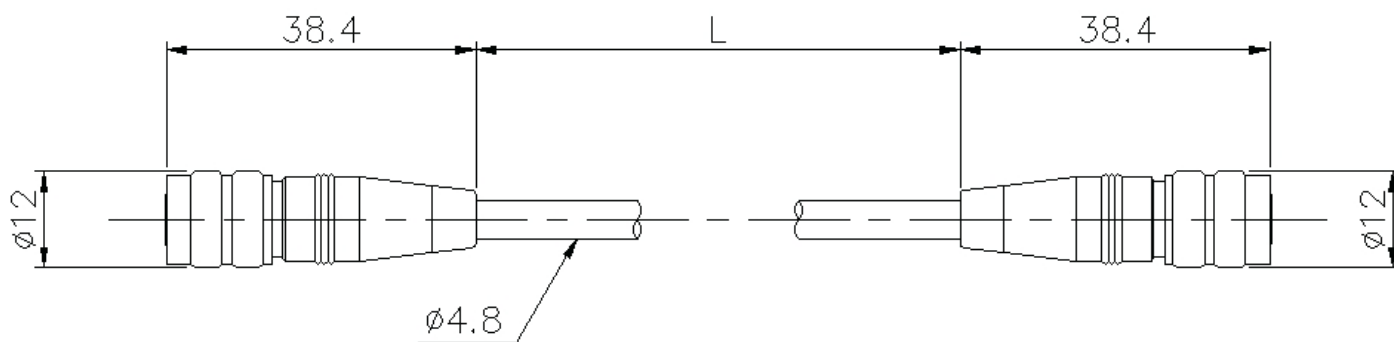

OP-87904

Sensor head cable 5 m

**SPECIFICATIONS**

Model	OP-87904
Type	Cable between sensor head amplifier
Length	5 m 16.40'
Weight	Approx. 360 g

**Dimensions**

\* Download CAD file or product manual for larger image/text and more detail.

op-87903\_87904\_87905\_dimension\_01.gif

# OP-87903/87904/87905

Model	L
OP-87903	2000
OP-87904	5000
OP-87905	10000