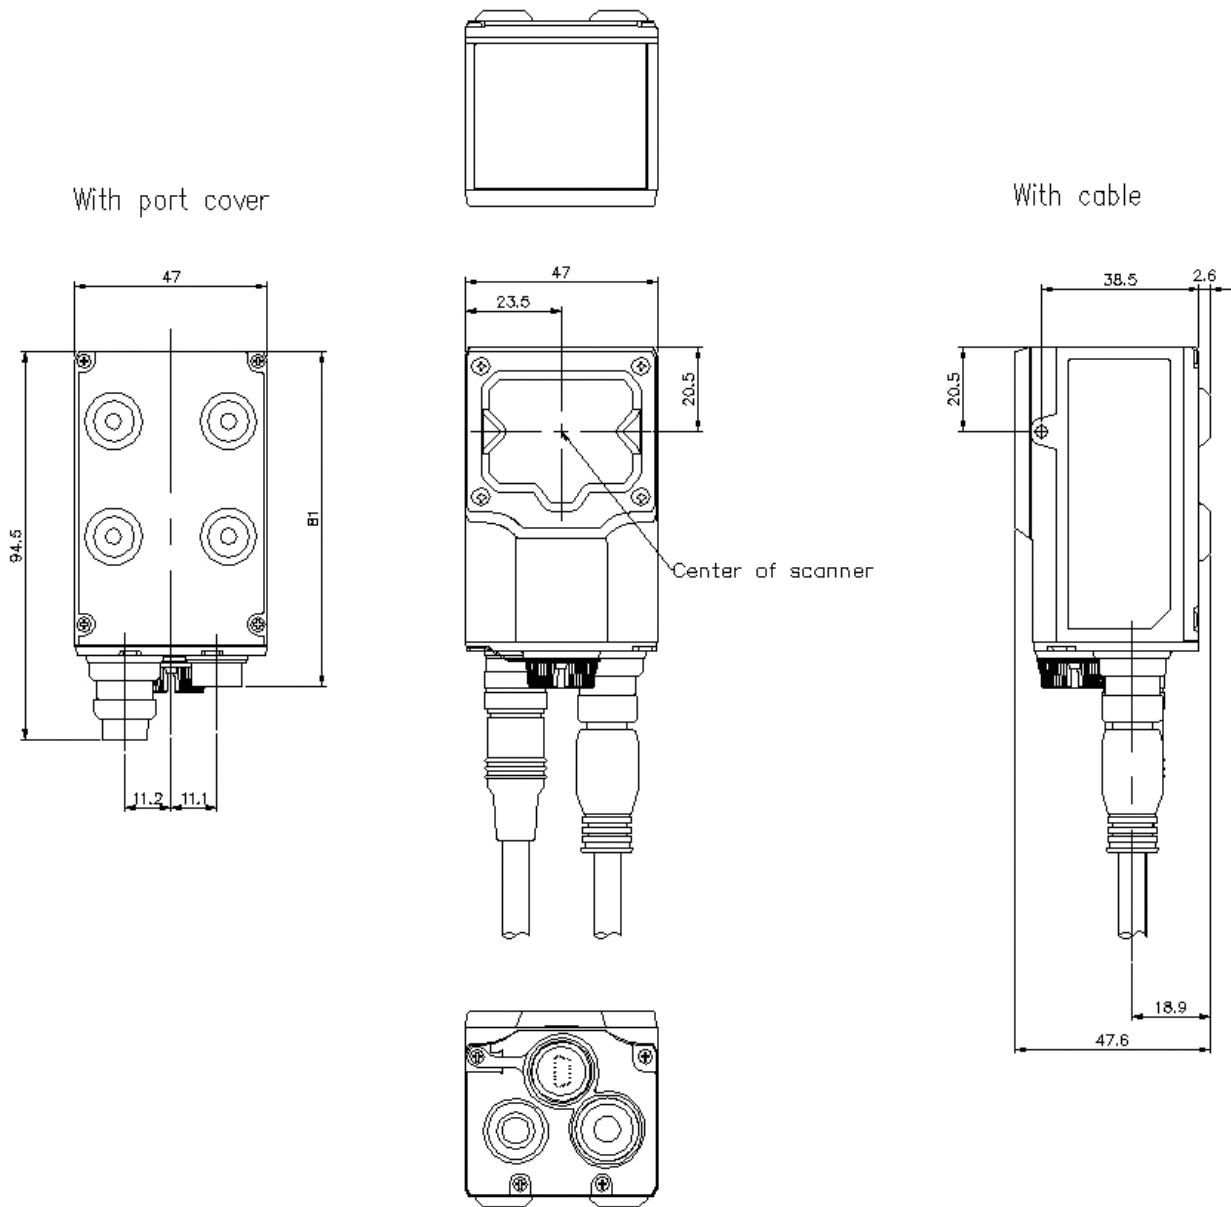

OP-87866

Mounting bracket

Dimensions

* Download CAD file or product manual for larger image/text and more detail.

sr-1000_1000w_4_dimension_01.gif

SR-1000_1000W_dimension_02.gif

When mounting bracket is attached

sr1000_10ah_dimension_01.gif

SR-1000_SR-10AH

sr1000_10ar_dimension_01.gif

SR-1000_SR-AR