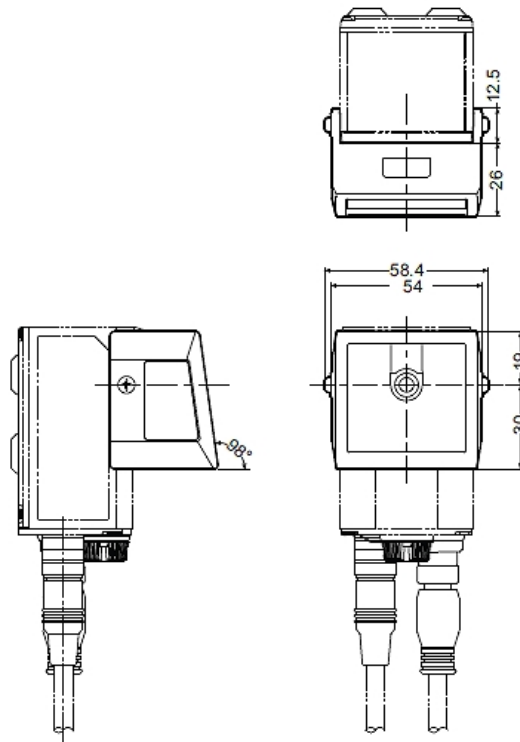

OP-87866

Mounting bracket

Dimensions

* Download CAD file or product manual for larger image/text and more detail.

sr-1000_1000w_4_dimension_01.gif

SR-1000_1000W_dimension_02.gif

When mounting bracket is attached

sr1000_10ah_dimension_01.gif

SR-1000_SR-10AH

sr1000_10ar_dimension_01.gif

SR-1000_SR-AR