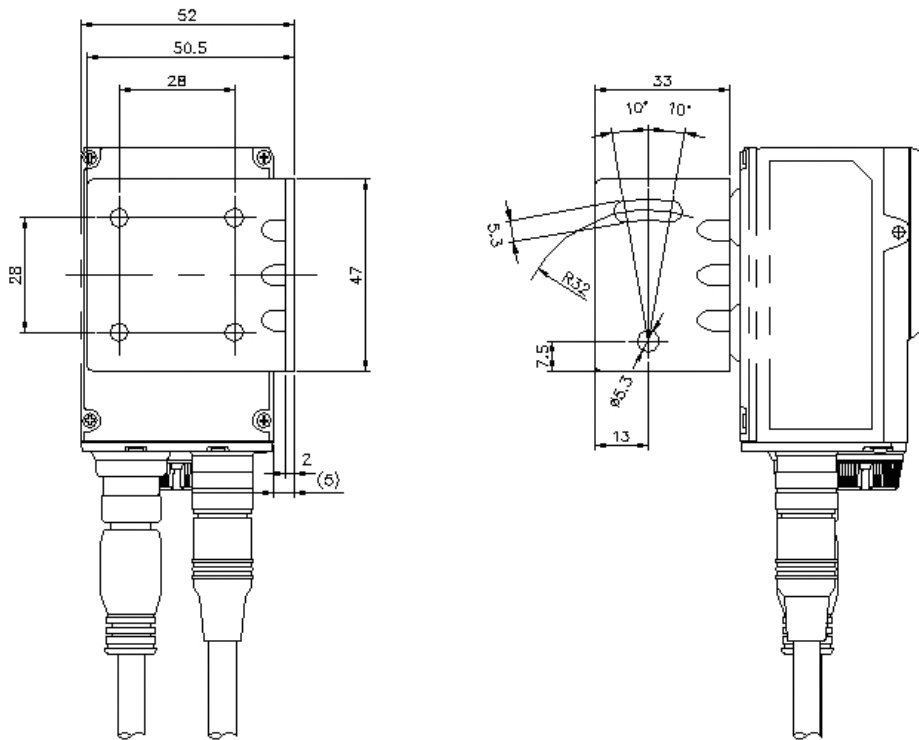

OP-87866

Mounting bracket

Dimensions

* Download CAD file or product manual for larger image/text and more detail.

sr-1000_1000w_4_dimension_01.gif

SR-1000_1000W_dimension_02.gif

When mounting bracket is attached

sr1000_10ah_dimension_01.gif

SR-1000_SR-10AH

sr1000_10ar_dimension_01.gif

SR-1000_SR-AR