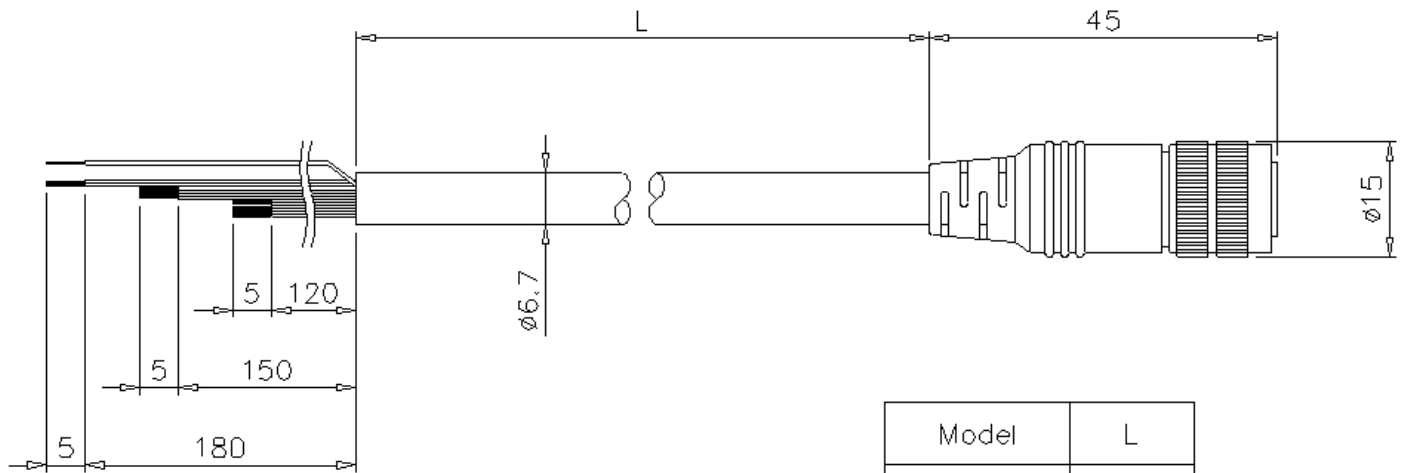

OP-87226

Control Cable 10 m

**Specifications**

Model	OP-87226
Type	Control cable
Length	10 m

## Dimensions

\* Download CAD file or product manual for larger image/text and more detail.

OP-87224/87225/87226

Model	L
OP-87224	2000
OP-87225	5000
OP-87226	10000