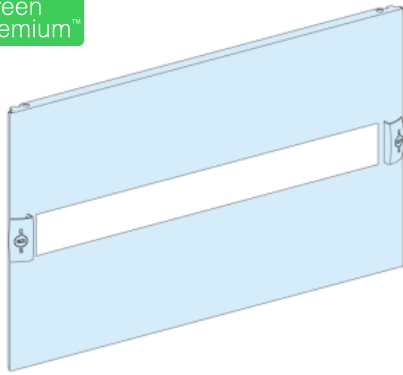

Product datasheet

Specifications

MODULAR FRONT PLATE W600/ W650 4M

LVS03204

Price* : 498.89 ZAR

Main

Range	PrismaSeT
Range of product	PrismaSeT G PrismaSeT P
Product or component type	Front plate
Accessory / separate part category	Installation accessory
Range compatibility	PrismaSeT PrismaSeT G enclosure PrismaSeT PrismaSeT P cubicle PrismaSeT PrismaSeT Pack 160 enclosure PrismaSeT PrismaSeT Pack 250 enclosure
Type of front plate	Cut-out Modular
Installed device	Acti 9: fixed modular device Multi9: fixed modular device Vigilohm: IM20 Vigilohm: IM20H ComPact: fixed INS100 - control: direct front rotary handle - vertical installation ComPact: fixed INS125 - control: direct front rotary handle - vertical installation ComPact: fixed INS160 - control: direct front rotary handle - vertical installation ComPact: fixed INS40 - control: direct front rotary handle - vertical installation ComPact: fixed INS63 - control: direct front rotary handle - vertical installation Vigilohm: IM10 Vigilohm: IM10H
Poles description	1 x 3P: modular rail support: INS100 vertical installation 1 x 4P: modular rail support: INS100 vertical installation 1 x 3P: modular rail support: INS125 vertical installation 1 x 4P: modular rail support: INS125 vertical installation 1 x 3P: modular rail support: INS160 vertical installation 1 x 4P: modular rail support: INS160 vertical installation 1 x 3P: modular rail support: INS40 vertical installation 1 x 4P: modular rail support: INS40 vertical installation 1 x 3P: modular rail support: INS63 vertical installation 1 x 4P: modular rail support: INS63 vertical installation
Complementary	
Enclosure/Cubicle description	Floor-standing enclosure - width 600 mm Wall-mounted enclosure - width 600 mm Cubicle - width 650 mm depth 400 mm Pack enclosure - width 555 mm Pack enclosure - width 600 mm
Connection position	Direct connection
9 mm pitches	48
Number of 18 mm modules per row	24