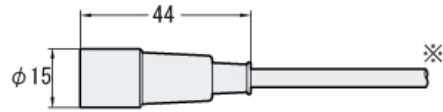

GT2-CA2M

Power Cable, Connector Type 2 m

**Specifications**

| | |
|--------------------|--------------------------------|
| Model | GT2-CA2M |
| Type | Connector type amplifier cable |
| Applicable product | GT2 Series |
| Length | 2 m |

Dimensions

* Download CAD file or product manual for larger image/text and more detail.

gt2_ca10m_dimension_01.gif

※ ケーブル仕様

ケーブル外形φ4.7 ケーブル長2m (GT2-CA2M)、10m (GT2-CA10M)

12芯×茶・青0.20mm²・黒・白・灰・橙・緑・桃・紫・黄・赤・桃紫 0.15mm²