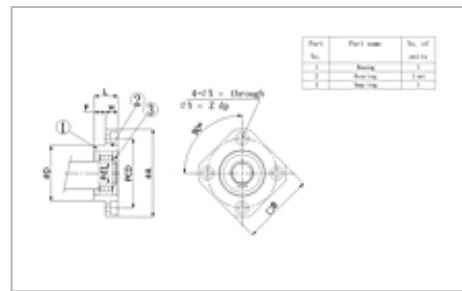

[All Categories](#) > [Support Units](#) > [Support Units - Standard Types](#) > [Support Units - FF Series](#) > Item # FF17

Item # FF17, Support Units - FF Series

Specifications

Type	Support Unit
d1	17 mm
H	11 mm

A	77 mm
F	9 mm
D	50 mm
X	6.6 mm
Y	11 mm
Z	6.5 mm
PCD	62 mm
L	20 mm
B	61 mm
Weight	0.35 kg
Bearing	6203ZZ
Snap Ring	S17