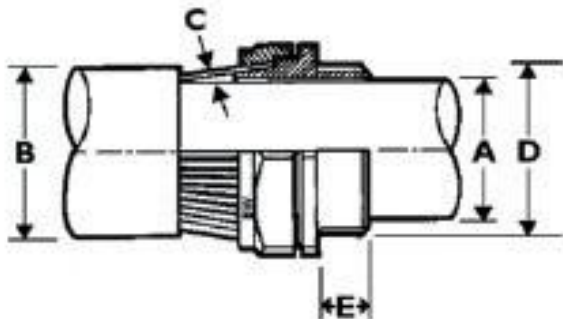

Application:

Brass cable glands, suitable for securing cables to electrical sources. Available in BW and CW versions with a standard 1.5mm Thread Pitch. Supplied in kit form with Shrouds, Earth Tags & Steel Locknuts.

BW Brass Glands Kit

Code	Description	Pack Qty
ABW16	Brass cbl gland 16mm 2 Pt Kt	2
ABW20S	Brass cbl gland 20mm 2 Pt Kt	2
ABW20	Brass cbl gland 20mm 2 Pt Kt	2
ABW25	Brass cbl gland 25mm 2 Pt Kt	2
ABW32	Brass cbl gland 32mm 2 Pt Kt	2
ABW40	Brass cbl gland 40mm 1 Pt Kt	1
ABW50S	Brass cbl gland 50mm 1 Pt Kt	1
ABW50	Brass cbl gland 50mm 1 Pt Kt	1
ABW63S	Brass cbl gland 63mm 1 Pt Kt	1
ABW63	Brass cbl gland 63mm 1 Pt Kt	1
ABW75S	Brass cbl gland 75mm 1 Pt Kt	1
ABW75	Brass cbl gland 75mm 1 Pt Kt	1

3 Part

Code	Description	Pack Qty
ABW20/S	Brass cbl gland 20mm 2 Pt Kt	2
ABW20/3	Brass cbl gland 20mm 2 Pt Kt	2
ABW25/3	Brass cbl gland 25mm 2 Pt Kt	2
ABW32/3	Brass cbl gland 32mm 2 Pt Kt	2

Electrical and Physical Characteristics:

BW Industrial Brass Glands Packs

(Suitable for dry indoor conditions)

Part No.	Gland Size (D)	Std. Entry Thread (E)	Min. Thread Length	Cable Dia. Max (A)	Cable Dia. Max (B)	Armour Wire Dia. (C)
ABW16	16	16	10	8.6	13.5	0.9
ABW20S	20S	20	10	11.6	16.1	0.9/1.25
ABW20	20	20	10	13.9	21.1	0.9/1.25
ABW25	25	25	10	19.9	27.4	1.25/1.60
ABW32	32	32	10	26.2	34.4	1.60/2.00
ABW40	40	40	15	32.1	42.4	1.60/2.00
ABW50S	50S	50	15	38.1	50.1	2.00/2.50
ABW50	50	50	15	44.0	55.7	2.00/2.50
ABW63S	63S	63	15	50.0	62.4	2.50
ABW63	63	63	15	55.9	68.2	2.50
ABW75S	75S	75	15	61.9	76.8	2.50
ABW75	75	75	15	67.9	82.9	2.50/3.00