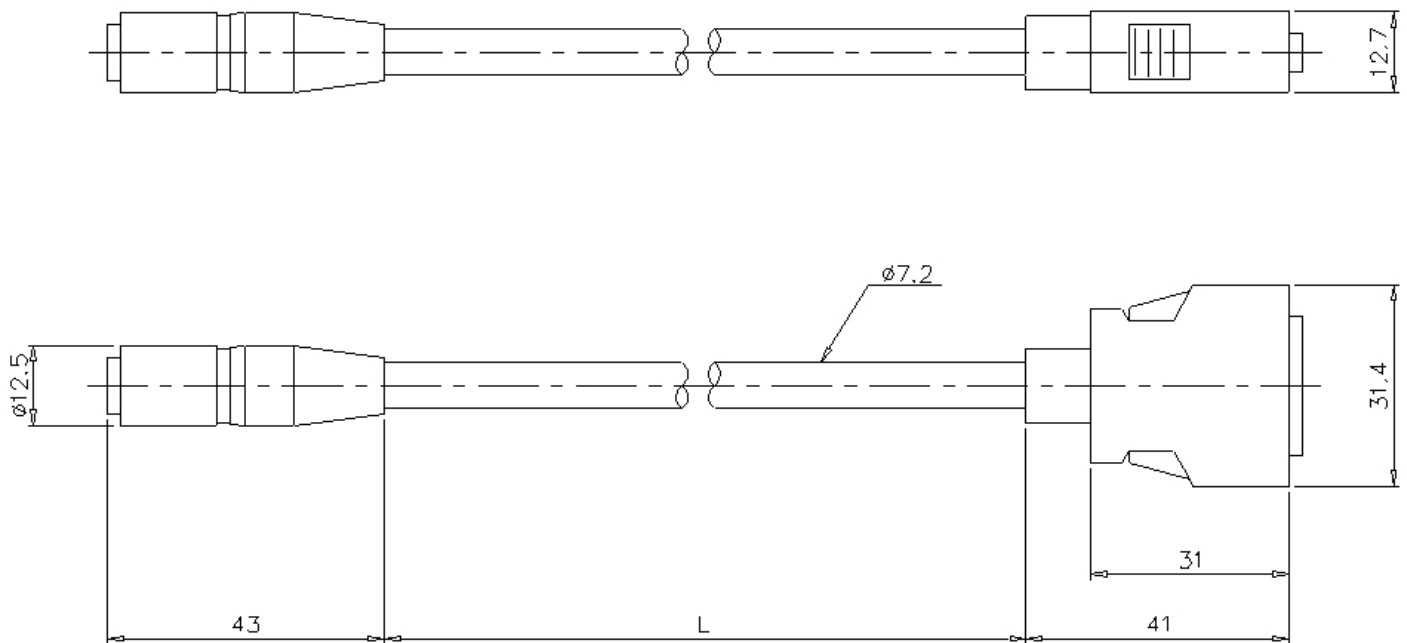

CA-CH5

Camera Cable 5-m for High-Speed Camera

Dimensions

* Download CAD file or product manual for larger image/text and more detail.

CA-CH3/CH5/CH10

Model	L (m)
CA-CH3	3
CA-CH5	5
CA-CH10	10