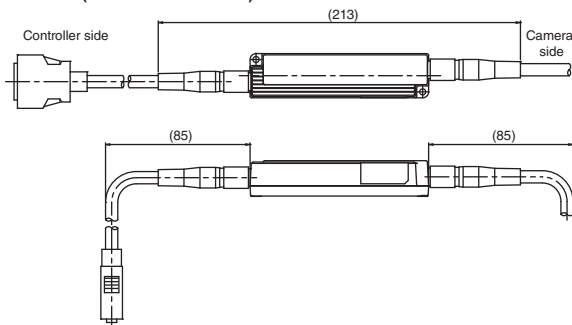

! Point

If the camera to be connected to the repeater is compatible with the CA-CN** Series cable, connect the camera cable (CA-CN**X) especially made for the repeater to the camera side connector on the repeater unit. No other camera cables can be directly connected to the camera side connector on the repeater.

Standard type (CA-CN**X)

Model	Cable length	Weight
CA-CN3X	3 m	200 g
CA-CN10X	10 m	600 g
CA-CN17X	17 m	990 g

L-shaped connector type (CA-CN**LX)

Model	Cable length	Weight
CA-CN3LX	3 m	210 g
CA-CN10LX	10 m	610 g
CA-CN17LX	17 m	1000 g

High flex robotic type (CA-CN**RX)

Model	Cable length	Weight
CA-CN3RX	3 m	190 g
CA-CN10RX	10 m	540 g
CA-CN17RX	17 m	900 g

Camera Cable Extension Repeater (CA-CHX10U) Camera Cable for the Repeater (CA-CH** Series)

CA-CHX10U

CA-CHX10U (with cable connected)

CA-CH3X/CH10X

CA-CH3RX/CH5RX/CH10RX

CA-CH3BEX

Unit: mm

Model	Cable length (A)
CA-CH3X	3 m
CA-CH10X	10 m
CA-CH3RX	3 m
CA-CH5RX	5 m
CA-CH10RX	10 m
CA-CH3BEX	3 m

Cables