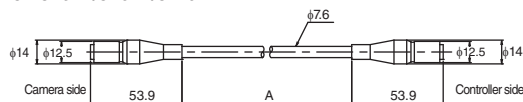

CA-CHX10U

CA-CHX10U (with cable connected)

CA-CH3X/CH10X

CA-CH3RX/CH5RX/CH10RX

CA-CH3BEX

Unit: mm

Model	Cable length (A)
CA-CH3X	3 m
CA-CH10X	10 m
CA-CH3RX	3 m
CA-CH5RX	5 m
CA-CH10RX	10 m
CA-CH3BEX	3 m

Cables