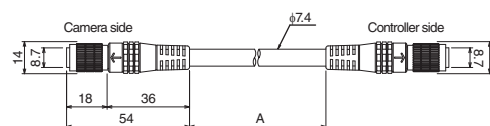

CA-CHX10U

CA-CHX10U (with cable connected)

CA-CH3X/CH10X

CA-CH3RX/CH5RX/CH10RX

CA-CH3BEX

Unit: mm

Model	Cable length (A)
CA-CH3X	3 m
CA-CH10X	10 m
CA-CH3RX	3 m
CA-CH5RX	5 m
CA-CH10RX	10 m
CA-CH3BEX	3 m

Cables