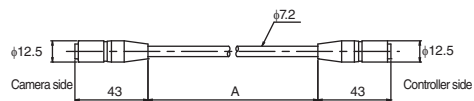

Standard type (CA-CN**X)

Model	Cable length	Weight
CA-CN3X	3 m	200 g
CA-CN10X	10 m	600 g
CA-CN17X	17 m	990 g

L-shaped connector type (CA-CN**LX)

Model	Cable length	Weight
CA-CN3LX	3 m	210 g
CA-CN10LX	10 m	610 g
CA-CN17LX	17 m	1000 g

High flex robotic type (CA-CN**RX)

Model	Cable length	Weight
CA-CN3RX	3 m	190 g
CA-CN10RX	10 m	540 g
CA-CN17RX	17 m	900 g

Camera Cable Extension Repeater (CA-CHX10U) Camera Cable for the Repeater (CA-CH** Series)

CA-CHX10U

CA-CHX10U (with cable connected)

CA-CH3X/CH10X

CA-CH3RX/CH5RX/CH10RX

CA-CH3BEX

Unit: mm

Model	Cable length (A)
CA-CH3X	3 m
CA-CH10X	10 m
CA-CH3RX	3 m
CA-CH5RX	5 m
CA-CH10RX	10 m
CA-CH3BEX	3 m

Cables