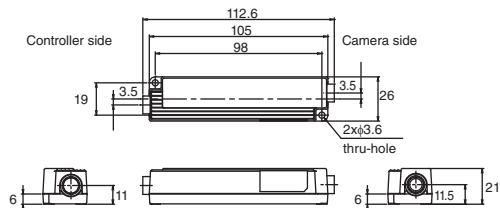

! Point

If the camera to be connected to the repeater is compatible with the CA-CN** Series cable, connect the camera cable (CA-CN**X) especially made for the repeater to the camera side connector on the repeater unit. No other camera cables can be directly connected to the camera side connector on the repeater.

Standard type (CA-CN**X)

Model	Cable length	Weight
CA-CN3X	3 m	200 g
CA-CN10X	10 m	600 g
CA-CN17X	17 m	990 g

L-shaped connector type (CA-CN**LX)

Model	Cable length	Weight
CA-CN3LX	3 m	210 g
CA-CN10LX	10 m	610 g
CA-CN17LX	17 m	1000 g

High flex robotic type (CA-CN**RX)

Model	Cable length	Weight
CA-CN3RX	3 m	190 g
CA-CN10RX	10 m	540 g
CA-CN17RX	17 m	900 g

Camera Cable Extension Repeater (CA-CHX10U) Camera Cable for the Repeater (CA-CH** Series)

CA-CHX10U

CA-CHX10U (with cable connected)

CA-CH3X/CH10X

CA-CH3RX/CH5RX/CH10RX

CA-CH3BEX

Unit: mm

Model	Cable length (A)
CA-CH3X	3 m
CA-CH10X	10 m
CA-CH3RX	3 m
CA-CH5RX	5 m
CA-CH10RX	10 m
CA-CH3BEX	3 m

Cables