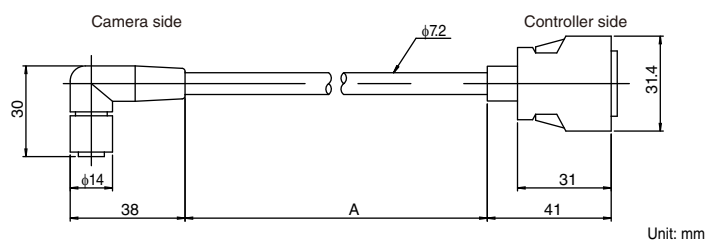

Model	Cable length	Weight
CA-CH3BE	3 m	280 g

Environment resistant type (CA-CH**P)

Model	Cable length	Weight
CA-CH3P	3 m	250 g
CA-CH10P	10 m	750 g

Camera Cables (CA-CH** Series)

Reference For information about cameras that can be connected, see "List of maximum cable lengths by camera" (page 4-5).

Standard type (CA-CH**)

Model	Cable length (A)
CA-CH3	3 m
CA-CH5	5 m
CA-CH10	10 m

High flex robotic type (CA-CH**R)

Model	Cable length (A)
CA-CH3R	3 m
CA-CH5R	5 m
CA-CH10R	10 m
CA-CH17R	17 m

L-shaped connector type (CA-CH**L)

Model	Cable length (A)
CA-CH3L	3 m
CA-CH5L	5 m
CA-CH10L	10 m

Direction to attach the L-shaped connector

NOTICE

The direction to attach the L-shaped connector is shown in the figure below.
The attachment direction cannot be changed.