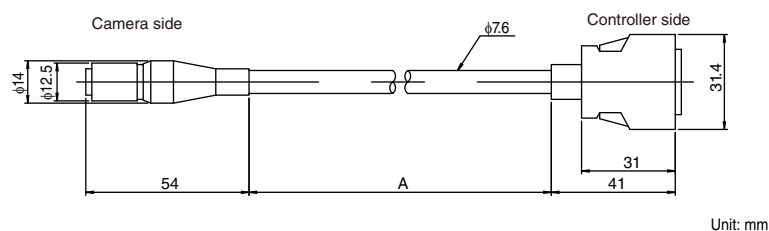

NOTICE

- CA-CH3BE cannot be used on its own because it is an extension cable. This is used by connecting CA-CH3/CH3R/CH3L/CH3X to the connector on the controller side.
- CA-CH3BE is comparable to a 7m cable, not a 3m cable due to the electric characteristics. Use this within the range of the maximum extension of the camera that is used by converting it by calculation to a 7m cable.

Model	Cable length	Weight
CA-CH3BE	3 m	280 g

Environment resistant type (CA-CH**P)

Model	Cable length	Weight
CA-CH3P	3 m	250 g
CA-CH10P	10 m	750 g

Camera Cables (CA-CH** Series)

Reference For information about cameras that can be connected, see "List of maximum cable lengths by camera" (page 4-5).

Standard type (CA-CH**)

Model	Cable length (A)
CA-CH3	3 m
CA-CH5	5 m
CA-CH10	10 m

High flex robotic type (CA-CH**R)

Model	Cable length (A)
CA-CH3R	3 m
CA-CH5R	5 m
CA-CH10R	10 m
CA-CH17R	17 m

L-shaped connector type (CA-CH**L)

Model	Cable length (A)
CA-CH3L	3 m
CA-CH5L	5 m
CA-CH10L	10 m

Direction to attach the L-shaped connector

NOTICE

The direction to attach the L-shaped connector is shown in the figure below.
The attachment direction cannot be changed.