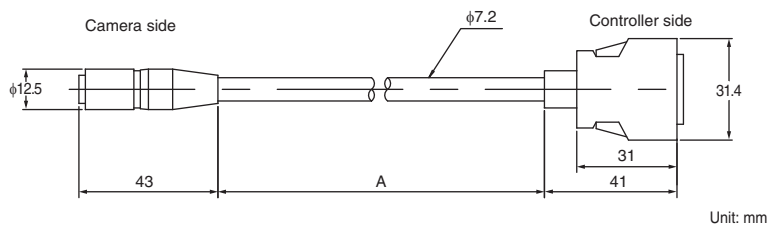

NOTICE

- CA-CH3BE cannot be used on its own because it is an extension cable. This is used by connecting CA-CH3/CH3R/CH3L/CH3X to the connector on the controller side.
- CA-CH3BE is comparable to a 7m cable, not a 3m cable due to the electric characteristics. Use this within the range of the maximum extension of the camera that is used by converting it by calculation to a 7m cable.

Model	Cable length	Weight
CA-CH3BE	3 m	280 g

Environment resistant type (CA-CH**P)

Model	Cable length	Weight
CA-CH3P	3 m	250 g
CA-CH10P	10 m	750 g

Camera Cables (CA-CH** Series)

Reference For information about cameras that can be connected, see "List of maximum cable lengths by camera" (page 4-5).

Standard type (CA-CH**)

Model	Cable length (A)
CA-CH3	3 m
CA-CH5	5 m
CA-CH10	10 m

High flex robotic type (CA-CH**R)

Model	Cable length (A)
CA-CH3R	3 m
CA-CH5R	5 m
CA-CH10R	10 m
CA-CH17R	17 m

L-shaped connector type (CA-CH**L)

Model	Cable length (A)
CA-CH3L	3 m
CA-CH5L	5 m
CA-CH10L	10 m

Direction to attach the L-shaped connector

NOTICE

The direction to attach the L-shaped connector is shown in the figure below.
The attachment direction cannot be changed.