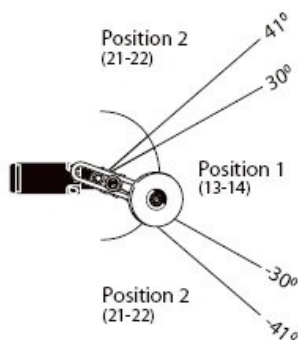

AGB304 Door switch

Item number: 10016

Starts the air curtain or activates a fan speed control when the door is opened. When the door closes, AGB304 stops the air curtain or changes fan speed through a fan speed control. Alternating contact 4 A, 230 V~. IP44.

Technical parameters

Dimensions and weights	
Height	85 mm
Depth	50 mm
Weight	0.15 kg

Wiring

Documents

- Catalogue pages CBT KUR MDC AGB304
- MA_AGB304_GB_180914.PDF