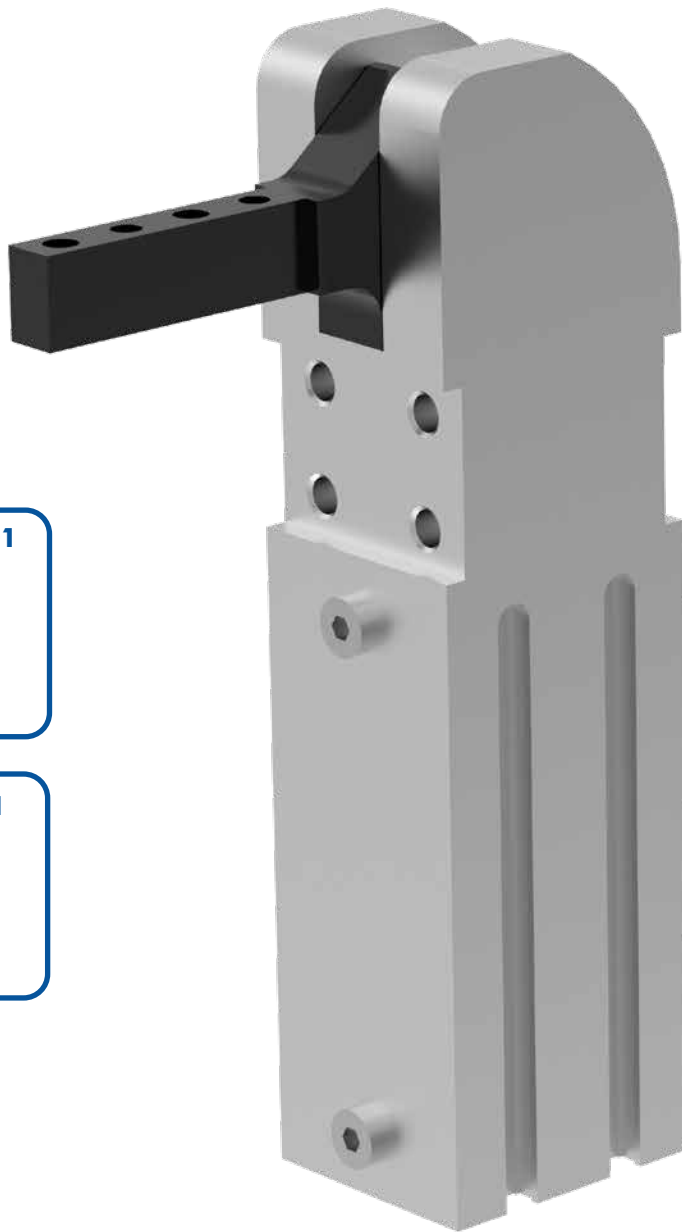

81L

Pneumatic Power Clamps | Miniature | Ordering Information

81L **12-1** **01** **00**

Size	Description
12-1	12 mm Cylinder (M5 Port)
16-1	16 mm Cylinder (M5 Port)
20-1	20 mm Cylinder (M5 Port)
25-1	20 mm Cylinder (M5 Port)

Arm Style	Description
01	Clamping arm, horizontal
41	Clamping arm, vertical

See below for further details

Design	Description
00	Standard design

Arm Style