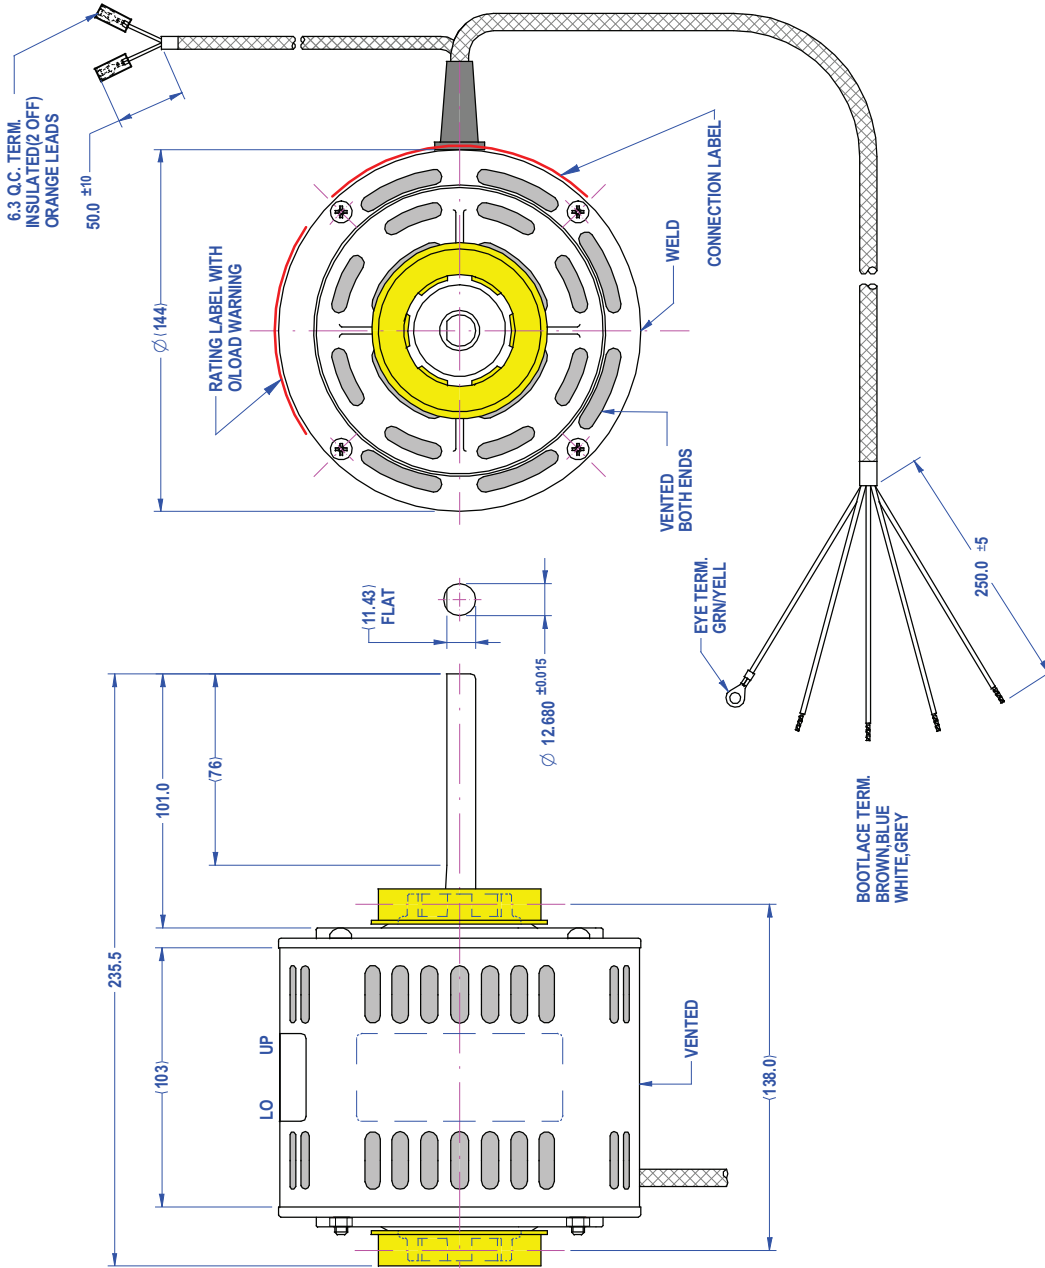

V.18

FINAL INSPECTED MOTORS MUST COMPLY WITH ELECTRIC MOTOR VIBRATION SPECIFICATION (ES049)

MOTOR SPECIFICATION

808555NVA-A13S

Q.R. No.	7797	CUSTOMER NO.	200050				
CUSTOMER	FASCO AUSTRALIA						
VOLTS	240	Hz	50	Duty	1	Ph	AOM
RPM.	1350		2.5		AMPS		
NOM. OUTPUT	315 WATTS						
ROTATION	CLOCK WISE AT DRIVE END						
CAPACITOR	START	μF/V	RUN	4/440	μF/V		
ENCLOSURE	FULLY VENTED						
MOTOR TYPE	CSR	INSULATION CLASS	B 130				
THERMAL PROTECTION	AUTO RESET OVERLOAD						
APPLICATION	FAN						
BEARING D.E.	6202 ZZ	LUBRICATION	LONG LIFE, WIDE RANGE				
BEARING N.D.E.	6202 ZZ	SINGLE CORE MAIN LEADS 1300 ±.30 BRAIDED SLEEVING					
SUPPLY LEAD	VIA SUPPLY LEAD						
EARTH PROVISION	PC GREY CASE PLAIN E/SHIELDS						
BASIC BUILD SPECIFICATION	305-570-03	PAINT/ COLOUR	SSTDAUTO.FMT				
PERFORMANCE SPECIFICATION	SP85038-01	RATING LABEL	RATING LABEL				
CONNECTION DIAGRAM	393-402-04	DESIGNED AND MANUFACTURED TO AUSTRALIAN STANDARDS & SPECIFICATIONS					

FASCO C N693

DESIGNED AND MANUFACTURED TO AUSTRALIAN STANDARDS & SPECIFICATIONS

200050 MODEL 808555NVA-A13S

VOLTS 240 R.P.M. 1350 CLASS B130 Hz 50

WATTS 315 TYPE CSR μF/V S NIL Ph 1

AMPS 2.5 DUTY S1 μF/V R 4/440 PROT. AUTO

WARNING MOTOR FITTED WITH INTERNAL AUTO RESET OVERLOAD AND MAY RESTART WITHOUT WARNING

87.0

MIC No.012657 By: PONGPUN Date:14/05/10 MIC NEW MODEL RELEASED Note:

"TYPE A CHANGE. NOTIFY PRODUCT DEVELOPMENT WHEN BUILDING FIRST OFF."

SPECIAL REQUIREMENTS:		MOTOR WEIGHT		FRAME		MOTOR	
1)_CAPACITOR SUPPLIED BY CUSTOMER.		8.6 kg.		STATUS		B027:8555V-750-KAD	
		DECIMALS		DRAWN		DWG. NO.	
		ANGULAR		CHECKED		808555NVA-A13S	
		± 30°		PIPAT		REVISION	
		X ± 1.0		RELEASED		A3	
		XX ± 0.1		KANAPOTE		A	
		THIS DRAWING REMAINS THE PROPERTY OF FASCO. MOTORS AND MAY NOT BE USED, COPIED OR ISSUED WITHOUT WRITTEN PERMISSION FROM FASCO MOTORS		SCALE		N.T.S.	
		WITHOUT WRITTEN PERMISSION FROM FASCO MOTORS		FASCO THAILAND		297-8 MOO 3, BANGKRUAY - SAIMOI Rd., BANGKRAENG, MUANG NONGTHABURI DISTRICT, NONGTHABURI 11000, THAILAND