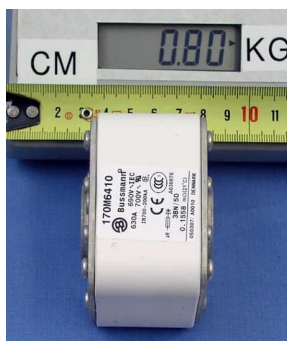

PRODUCT-DETAILS

**68335418**

**Screwfuse,170M6410,630A,690V,DIN3;  
SCREWFUSE, 170M6410, 630A, 690V**

**General Information**

Product ID	68335418
ABB Type Designation	Screwfuse,170M6410,630A,690V,DIN3
Catalog Description	Screwfuse,170M6410,630A,690V,DIN3; SCREWFUSE, 170M6410, 630A, 690V

**Ordering**

Core Credit	0.00
Country of Origin	Finland (FI) Hungary (HU)
Customs Tariff Number	85049090
Invoice Description	SCREWFUSE, 170M6410, 630A, 690V
Made To Order	Yes
Minimum Order Quantity	1 piece
Order Multiple	1 piece
Quote Only	No
Selling Unit of Measure	piece

**Dimensions**

Product Net Weight	0.9 kg
--------------------	--------

---

**Technical**

---

Frame Size Spare\_Parts

---

---