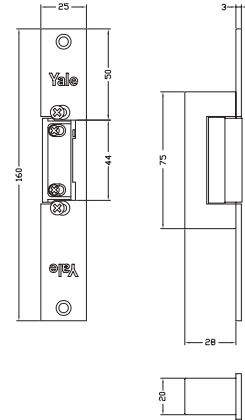

67F05

Specifications:

- By electrical pulse (8 - 12V/0.6 - 0.9A)

Features:

- Forend 25mm with square edge
- Painted steel finish
- Fixing screws included

SKU	DESCRIPTION	UOM	FIN	MAT	PKG	WGT
67F0502	67F05 Series electrical strike, for latch only locks, FR25mm, Sq edge, Release limited to the duration of the electrical pulse, Painted steel finish, Box	PC	SN	PNT STEEL	BOX	280
67F0504	67F05 Series electrical strike, for latch only locks, FR25mm, Sq edge, Release by simple electrical pulse protrusion, pack of pc, Painted steel finish, Box	PC	SN	PNT STEEL	BOX	280