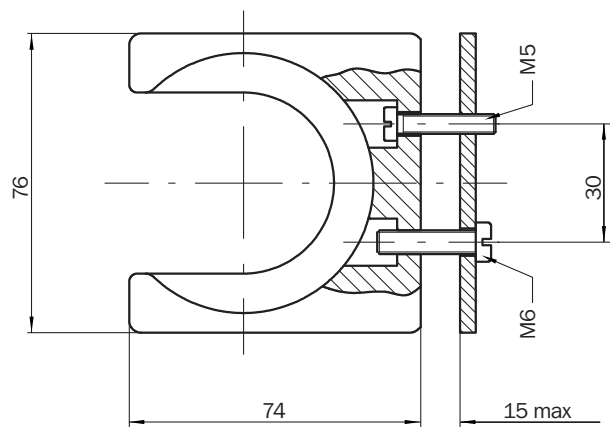

Bracket

Ordering information

Type	Part no.
Bracket	5308209

Other models and accessories → www.sick.com/

Detailed technical data

Technical specifications

Accessory group	Terminal and alignment brackets
Accessory family	Terminal brackets
Description	Bracket for E100

Dimensional drawing (Dimensions in mm (inch))

SICK AT A GLANCE

SICK is one of the leading manufacturers of intelligent sensors and sensor solutions for industrial applications. A unique range of products and services creates the perfect basis for controlling processes securely and efficiently, protecting individuals from accidents and preventing damage to the environment.