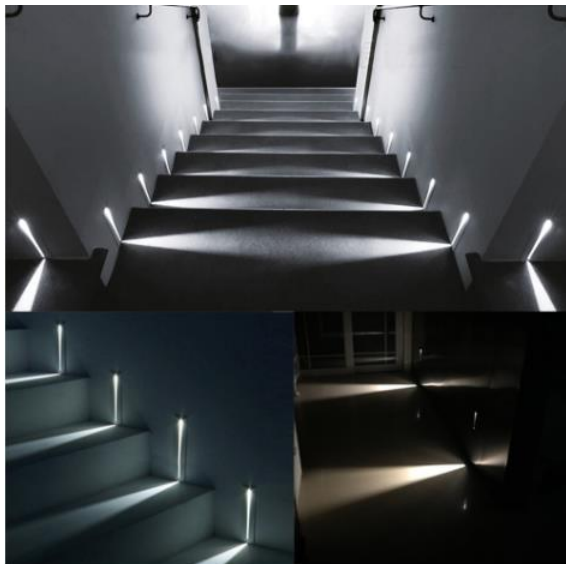

## Motion Sensor Stair Light

Power: 3W

Input voltage: 85-265V

Color temperature: WW(3000K), CW(6000K)

Lights body material: Aluminum

Life: 40000h

Lampshade Color: Silver, White, Black, Gold

Cut Hole: L180\*W31\*H45MM

CRI:  $\geq 80$

Waterproof: Indoors IP20, Outdoor IP65