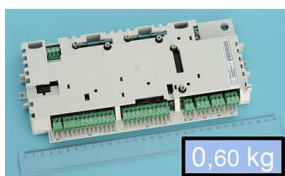

PRODUCT-DETAILS

3AUA0000036521

RDCU-12C; CONTROL UNIT

General Information

Product ID	3AUA0000036521
ABB Type Designation	RDCU-12C
Catalog Description	RDCU-12C; CONTROL UNIT
Long Description	RDCU-12C

Ordering

Core Credit	0.00
Country of Origin	Finland (FI) China (CN) Estonia (EE) India (IN)
Customs Tariff Number	85049090
Invoice Description	CONTROL UNIT
Made To Order	No
Minimum Order Quantity	1 piece
Order Multiple	1 piece
Quote Only	No
Selling Unit of Measure	piece