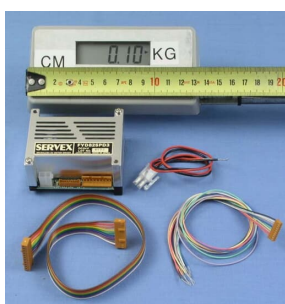

PRODUCT-DETAILS

3AFA405710

SERVO CARD HKWIS

General Information

Product ID	3AFA405710
ABB Type Designation	FYD825PD3
Catalog Description	SERVO CARD HKWIS

Additional Information

ABB Type Designation	FYD825PD3
Core Credit	0.00
Country of Origin	Japan (JP) Finland (FI)
Customs Tariff Number	90329000
Frame Size	Spare_Parts
Gross Weight	0.21 kg
Invoice Description	SERVO CARD HKWIS
Made To Order	No
Minimum Order Quantity	1 piece
Part Type	New
Product Name	SERVO CARD HKWIS
Product Net Depth / Length	68 mm
Product Net Height	37 mm
Product Net Weight	0.03 kg
Product Net Width	53 mm
Product Type	Spare_Parts