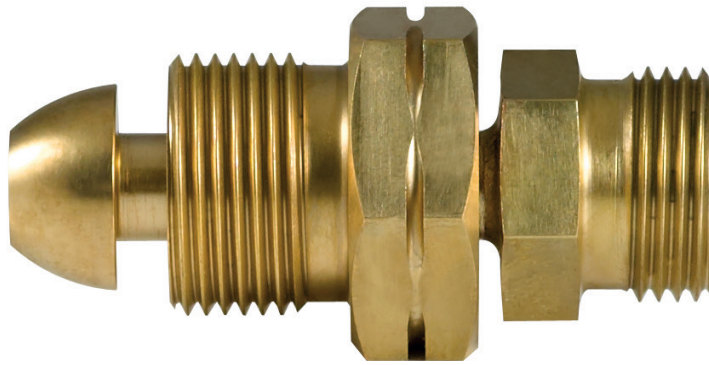

ONE VISION. ZERO EMISSIONS.

VALVES AND  
CONNECTIONS  
FOR SF<sub>6</sub> GAS

QUALITY. MADE IN GERMANY.

[www.dilo.com](http://www.dilo.com)

**PN64 DN8**  
AMERICAN SF<sub>6</sub> BOTTLE CONNECTION  
0,960"-14NGO-LH-EXT - CGA 590

Order No.: 3-245-R001 P  
Material: Brass

Suitable connecting parts