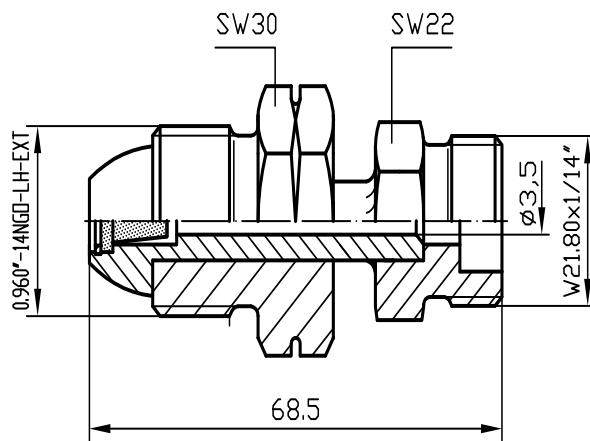

ONE VISION. ZERO EMISSIONS.

VALVES AND  
CONNECTIONS  
FOR SF<sub>6</sub> GAS

QUALITY. MADE IN GERMANY.

[www.dilo.com](http://www.dilo.com)

**PN64 DN8**  
AMERICAN SF<sub>6</sub> BOTTLE CONNECTION  
0,960"-14NGO-LH-EXT - CGA 590

Order No.: 3-245-R001 P  
Material: Brass

Suitable connecting parts