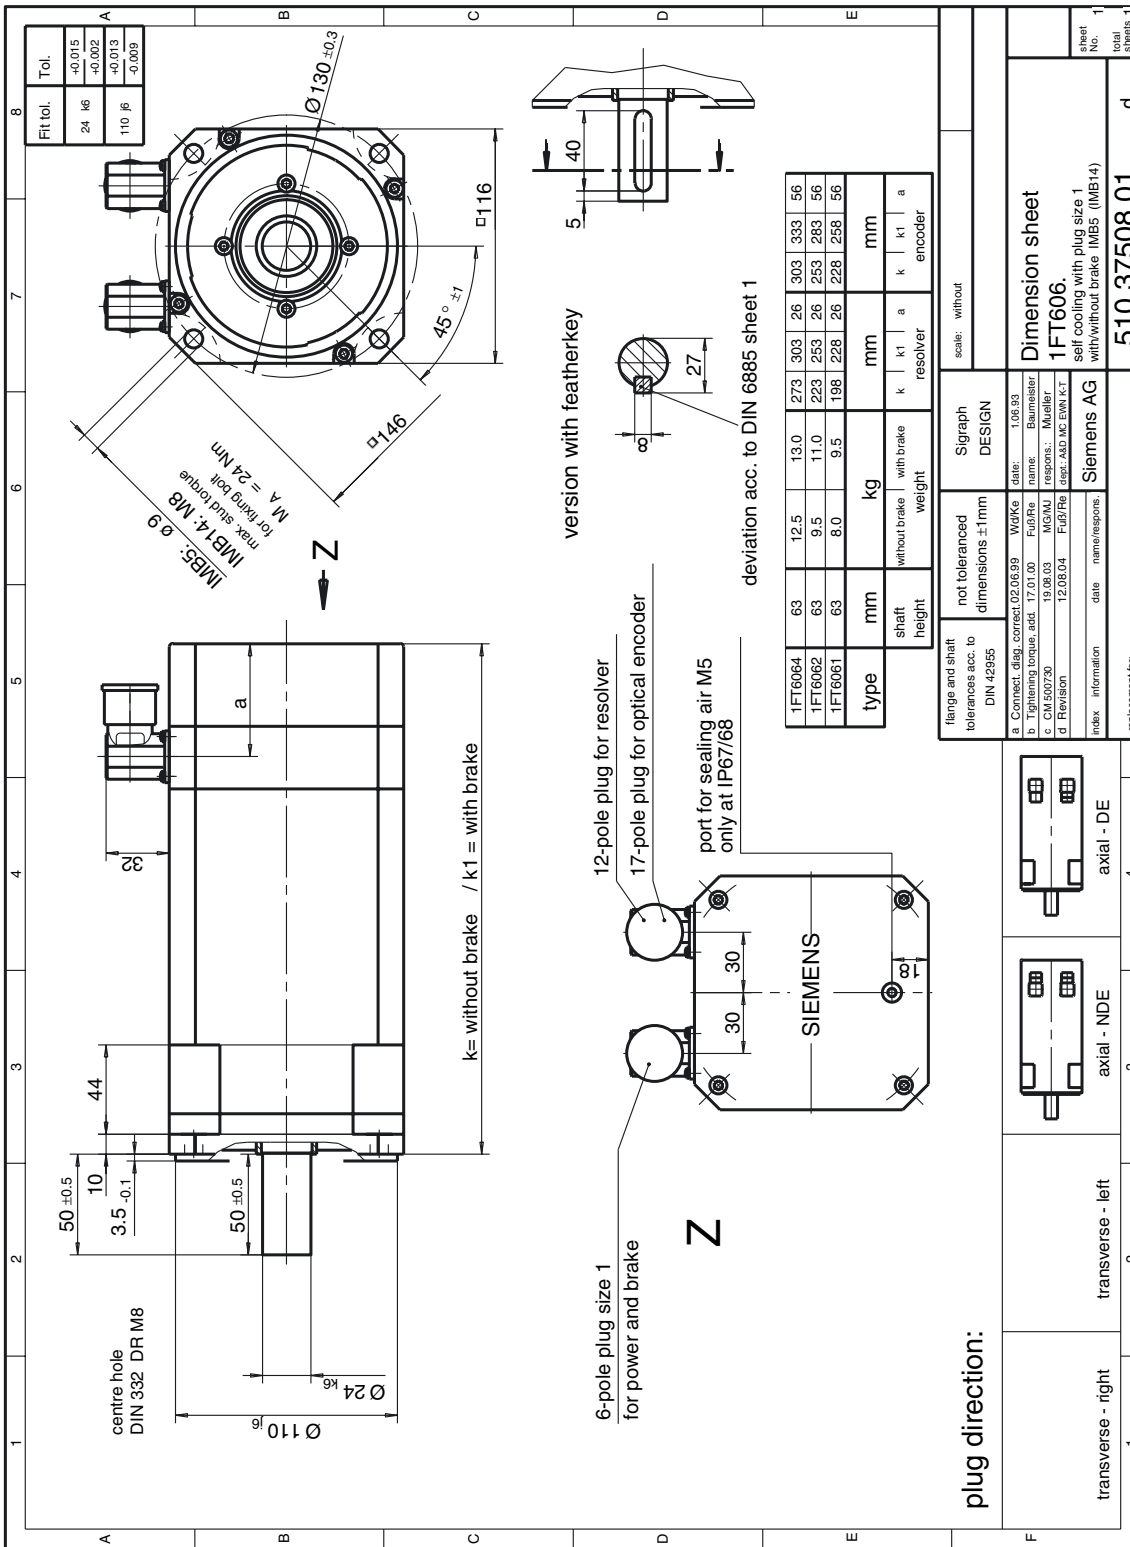

Configuration Manual 10/2005 Edition

simodrive & masterdrives

SIEMENS

SIMODRIVE 611 / MASTERDRIVES MC
1FT6 Synchronous Motors

Fig. 6-4 1FT606□ naturally cooled with connector, Size 1