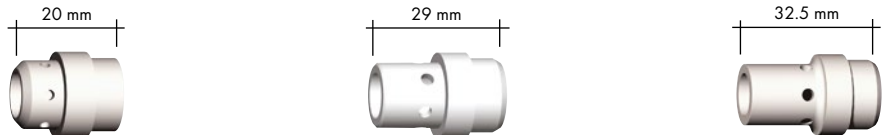

Gas diffuser (10 pcs.)

Standard	012.0183.10¹	018.0116.10²	014.0261.10³
Long life	-	-	014.0026
Ceramic	-	018.0141	014.0023

Liner		for 3 m	for 4 m	for 5 m
Liner	Ø 0.8	124.0011	124.0012	124.0015
	Ø 1.0	124.0026^{1, 2}	124.0031^{1, 2}	124.0035^{1, 2}
	Ø 1.2	124.0026³	124.0031³	124.0035³
PTFE liner	Ø 0.8	126.0005	126.0008	126.0011
	Ø 1.0	126.0021	126.0026	126.0028
	Ø 1.2	126.0021	126.0026	126.0028
Carbon PTFE liner	Ø 0.8	127.0002	127.0003	127.0004
	Ø 1.0	127.0005	127.0007	127.0008
	Ø 1.2	127.0005	127.0007	127.0008

¹ Included in the standard equipment for complete torches MB EVO PRO 24.

² Included in the standard equipment for complete torches MB EVO PRO 26.

³ Included in the standard equipment for complete torches MB EVO PRO 36.