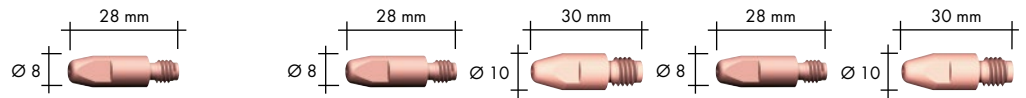

¹ Included in the standard equipment for complete torches MB EVO 15.

² Included in the standard equipment for complete torches MB EVO 25.

MB EVO 24, MB EVO 26, MB EVO 36

Wear parts

Gas nozzle (10 pcs.)

	Ø A		Ø B		Ø C	
Cylindrical	Ø 17	145.0047	Ø 20	145.0051	Ø 19	145.0045
Conical	Ø 12.5	145.0080 ¹	Ø 16	145.0085 ²	Ø 16	145.0078 ³
Tapered	Ø 10	145.0128	Ø 14	145.0132	Ø 12	145.0126

Contact tip (10 pcs.)

		M6	M6	M8	M6	M8
E-Cu	Ø 0.8	140.0051	140.0051	140.0114	140.0051	140.0114
	Ø 1.0	140.0242 ¹	140.0242 ²	140.0313	140.0242	140.0313
	Ø 1.2	140.0379	140.0379	140.0442	140.0379	140.0442 ³
E-Cu for Al	Ø 0.8	141.0001	141.0001	141.0003	141.0001	141.0003
	Ø 1.0	141.0006	141.0006	141.0008	141.0006	141.0008
	Ø 1.2	141.0010	141.0010	141.0015	141.0010	141.0015
CuCrZr	Ø 0.8	140.0054	140.0054	140.0117	140.0054	140.0117
	Ø 1.0	140.0245	140.0245	140.0316	140.0245	140.0316
	Ø 1.2	140.0382	140.0382	140.0445	140.0382	140.0445