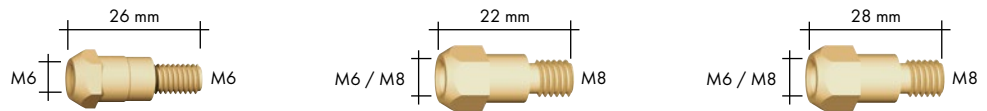

¹ Included in the standard equipment for complete torches MB EVO 15.

² Included in the standard equipment for complete torches MB EVO 25.

MB EVO 24, MB EVO 26, MB EVO 36

Wear parts

Gas nozzle (10 pcs.)

	Ø A		Ø B		Ø C	
Cylindrical	Ø 17	145.0047	Ø 20	145.0051	Ø 19	145.0045
Conical	Ø 12.5	145.0080 ¹	Ø 16	145.0085 ²	Ø 16	145.0078 ³
Tapered	Ø 10	145.0128	Ø 14	145.0132	Ø 12	145.0126

Contact tip (10 pcs.)

		M6	M6	M8	M6	M8
E-Cu	Ø 0.8	140.0051	140.0051	140.0114	140.0051	140.0114
	Ø 1.0	140.0242 ¹	140.0242 ²	140.0313	140.0242	140.0313
	Ø 1.2	140.0379	140.0379	140.0442	140.0379	140.0442 ³
E-Cu for Al	Ø 0.8	141.0001	141.0001	141.0003	141.0001	141.0003
	Ø 1.0	141.0006	141.0006	141.0008	141.0006	141.0008
	Ø 1.2	141.0010	141.0010	141.0015	141.0010	141.0015
CuCrZr	Ø 0.8	140.0054	140.0054	140.0117	140.0054	140.0117
	Ø 1.0	140.0245	140.0245	140.0316	140.0245	140.0316
	Ø 1.2	140.0382	140.0382	140.0445	140.0382	140.0445