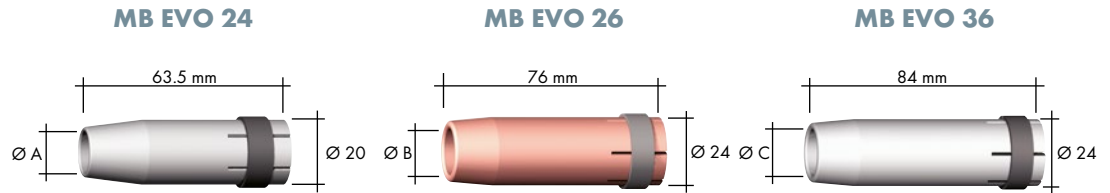

MB EVO 24, MB EVO 26, MB EVO 36

Wear parts

Gas nozzle (10 pcs.)

	Ø A		Ø B		Ø C	
Cylindrical	Ø 17	145.0047	Ø 20	145.0051	Ø 19	145.0045
Conical	Ø 12.5	145.0080¹	Ø 16	145.0085²	Ø 16	145.0078³
Tapered	Ø 10	145.0128	Ø 14	145.0132	Ø 12	145.0126