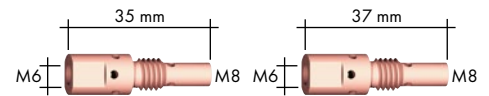

Gas nozzle holder (1 pc.) / Contact tip holder (10 pcs.)

M6	002.0078.10¹	142.0001²	142.0267.10

Liner	for 3 m				for 4 m				for 5 m			
	Ø 0.6	Ø 0.8	Ø 1.0	Ø 1.2	Ø 0.6	Ø 0.8	Ø 1.0	Ø 1.2	Ø 0.6	Ø 0.8	Ø 1.0	Ø 1.2
Liner	Ø 0.6	124.0011	124.0011¹	124.0011	124.0012	124.0012¹	124.0012	124.0012	124.0015	124.0015¹	124.0015	124.0015
	Ø 0.8	124.0011¹	124.0011	124.0011	124.0012¹	124.0012	124.0012	124.0012	124.0015¹	124.0015	124.0015	124.0015
	Ø 1.0	124.0026²	124.0026	124.0026	124.0031²	124.0031	124.0031	124.0031	124.0035²	124.0035	124.0035	124.0035
	Ø 1.2	124.0026	124.0026	124.0026	124.0031	124.0031	124.0031	124.0031	124.0035	124.0035	124.0035	124.0035
PTFE liner	Ø 0.6	126.0005	126.0005	126.0005	126.0008	126.0008	126.0008	126.0008	126.0011	126.0011	126.0011	126.0011
	Ø 0.8	126.0005	126.0005	126.0005	126.0008	126.0008	126.0008	126.0008	126.0011	126.0011	126.0011	126.0011
	Ø 1.0	126.0021	126.0021	126.0021	126.0026	126.0026	126.0026	126.0026	126.0028	126.0028	126.0028	126.0028
	Ø 1.2	126.0021	126.0021	126.0021	126.0026	126.0026	126.0026	126.0026	126.0028	126.0028	126.0028	126.0028
Carbon PTFE liner	Ø 0.6	127.0002	127.0002	127.0002	127.0003	127.0003	127.0003	127.0003	127.0004	127.0004	127.0004	127.0004
	Ø 0.8	127.0002	127.0002	127.0002	127.0003	127.0003	127.0003	127.0003	127.0004	127.0004	127.0004	127.0004
	Ø 1.0	127.0005	127.0005	127.0005	127.0007	127.0007	127.0007	127.0007	127.0008	127.0008	127.0008	127.0008
	Ø 1.2	127.0005	127.0005	127.0005	127.0007	127.0007	127.0007	127.0007	127.0008	127.0008	127.0008	127.0008

¹ Included in the standard equipment for complete torches MB EVO 15.

² Included in the standard equipment for complete torches MB EVO 25.