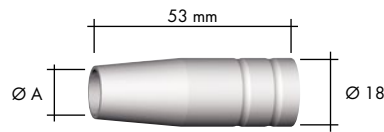

MB EVO 15, MB EVO 25

Wear parts

MB EVO 15