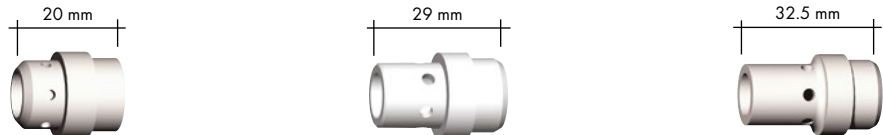

Gas diffuser (10 pcs.)

Standard	012.0183.10¹	018.0116.10²	014.0261.10³
Long life	-	-	014.0026
Ceramic	-	018.0141	014.0023

Liner		for 3 m			for 4 m			for 5 m		
		Ø 0.8	Ø 1.0	Ø 1.2	Ø 0.8	Ø 1.0	Ø 1.2	Ø 0.8	Ø 1.0	Ø 1.2
Liner	Ø 0.8	124.0011	124.0011	124.0011	124.0012	124.0012	124.0012	124.0015	124.0015	124.0015
	Ø 1.0	124.0026^{1, 2}	124.0026^{1, 2}	124.0026^{1, 2}	124.0031^{1, 2}	124.0031^{1, 2}	124.0031^{1, 2}	124.0035^{1, 2}	124.0035^{1, 2}	124.0035^{1, 2}
	Ø 1.2	124.0026³	124.0026³	124.0026³	124.0031³	124.0031³	124.0031³	124.0035³	124.0035³	124.0035³
PTFE liner	Ø 0.8	126.0005	126.0005	126.0005	126.0008	126.0008	126.0008	126.0011	126.0011	126.0011
	Ø 1.0	126.0021	126.0021	126.0021	126.0026	126.0026	126.0026	126.0028	126.0028	126.0028
	Ø 1.2	126.0021	126.0021	126.0021	126.0026	126.0026	126.0026	126.0028	126.0028	126.0028
Carbon PTFE liner	Ø 0.8	127.0002	127.0002	127.0002	127.0003	127.0003	127.0003	127.0004	127.0004	127.0004
	Ø 1.0	127.0005	127.0005	127.0005	127.0007	127.0007	127.0007	127.0008	127.0008	127.0008
	Ø 1.2	127.0005	127.0005	127.0005	127.0007	127.0007	127.0007	127.0008	127.0008	127.0008

¹ Included in the standard equipment for complete torches MB EVO 24.

² Included in the standard equipment for complete torches MB EVO 26.

³ Included in the standard equipment for complete torches MB EVO 36.