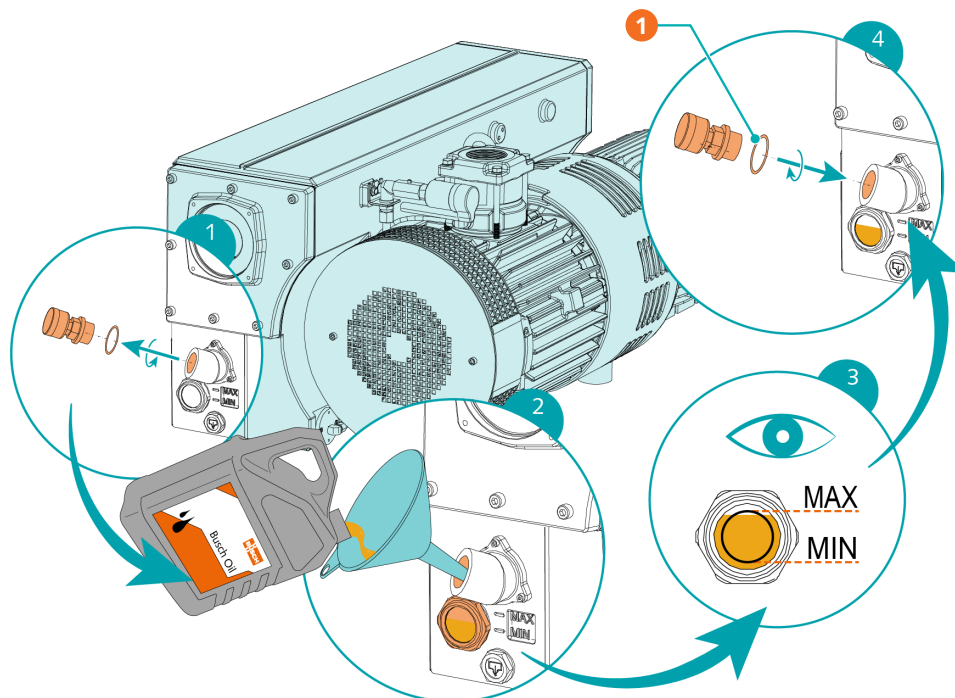

# R5

Oil-Lubricated Rotary Vane Vacuum Pumps  
RA 0165 D, RA 0205 D, RA 0255 D, RA 0305 D

## Instruction Manual

Description			
1	Oil filter wrench	2	1x oil filter (OF) - Part No. 0531 000 001 (Busch genuine spare part)

For oil type and oil capacity see *Technical Data* [→ 38] and *Oil* [→ 40].

Description			
1	1x O-ring - Part no. 0486 000 513		