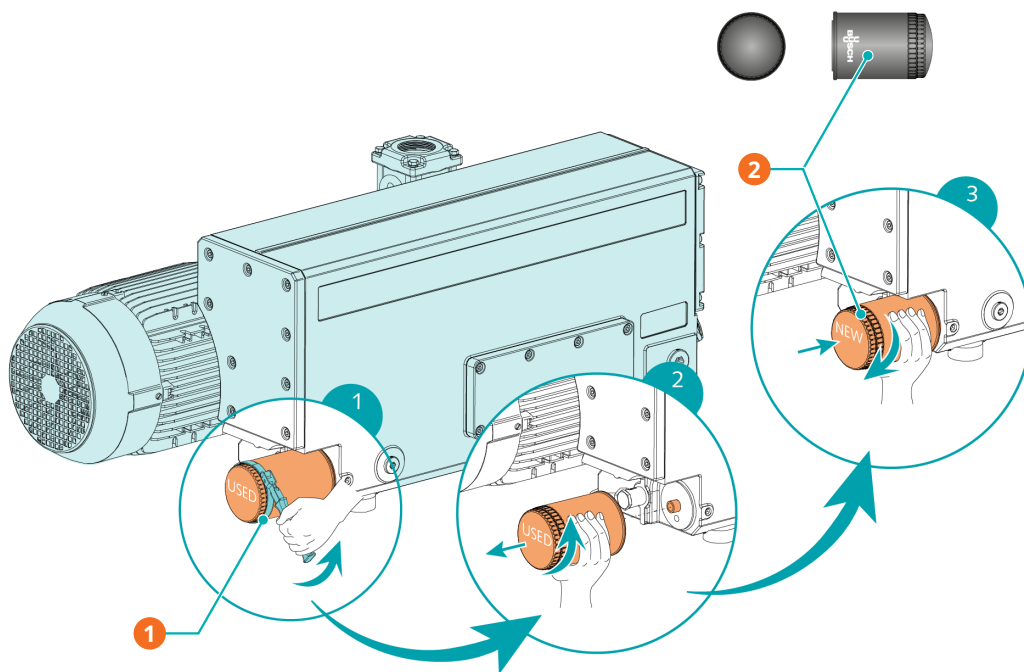

# R5

Oil-Lubricated Rotary Vane Vacuum Pumps  
RA 0165 D, RA 0205 D, RA 0255 D, RA 0305 D

## Instruction Manual

Description			
1	Oil filter wrench	2	1x oil filter (OF) - Part No. 0531 000 001 (Busch genuine spare part)

For oil type and oil capacity see *Technical Data* [→ 38] and *Oil* [→ 40].